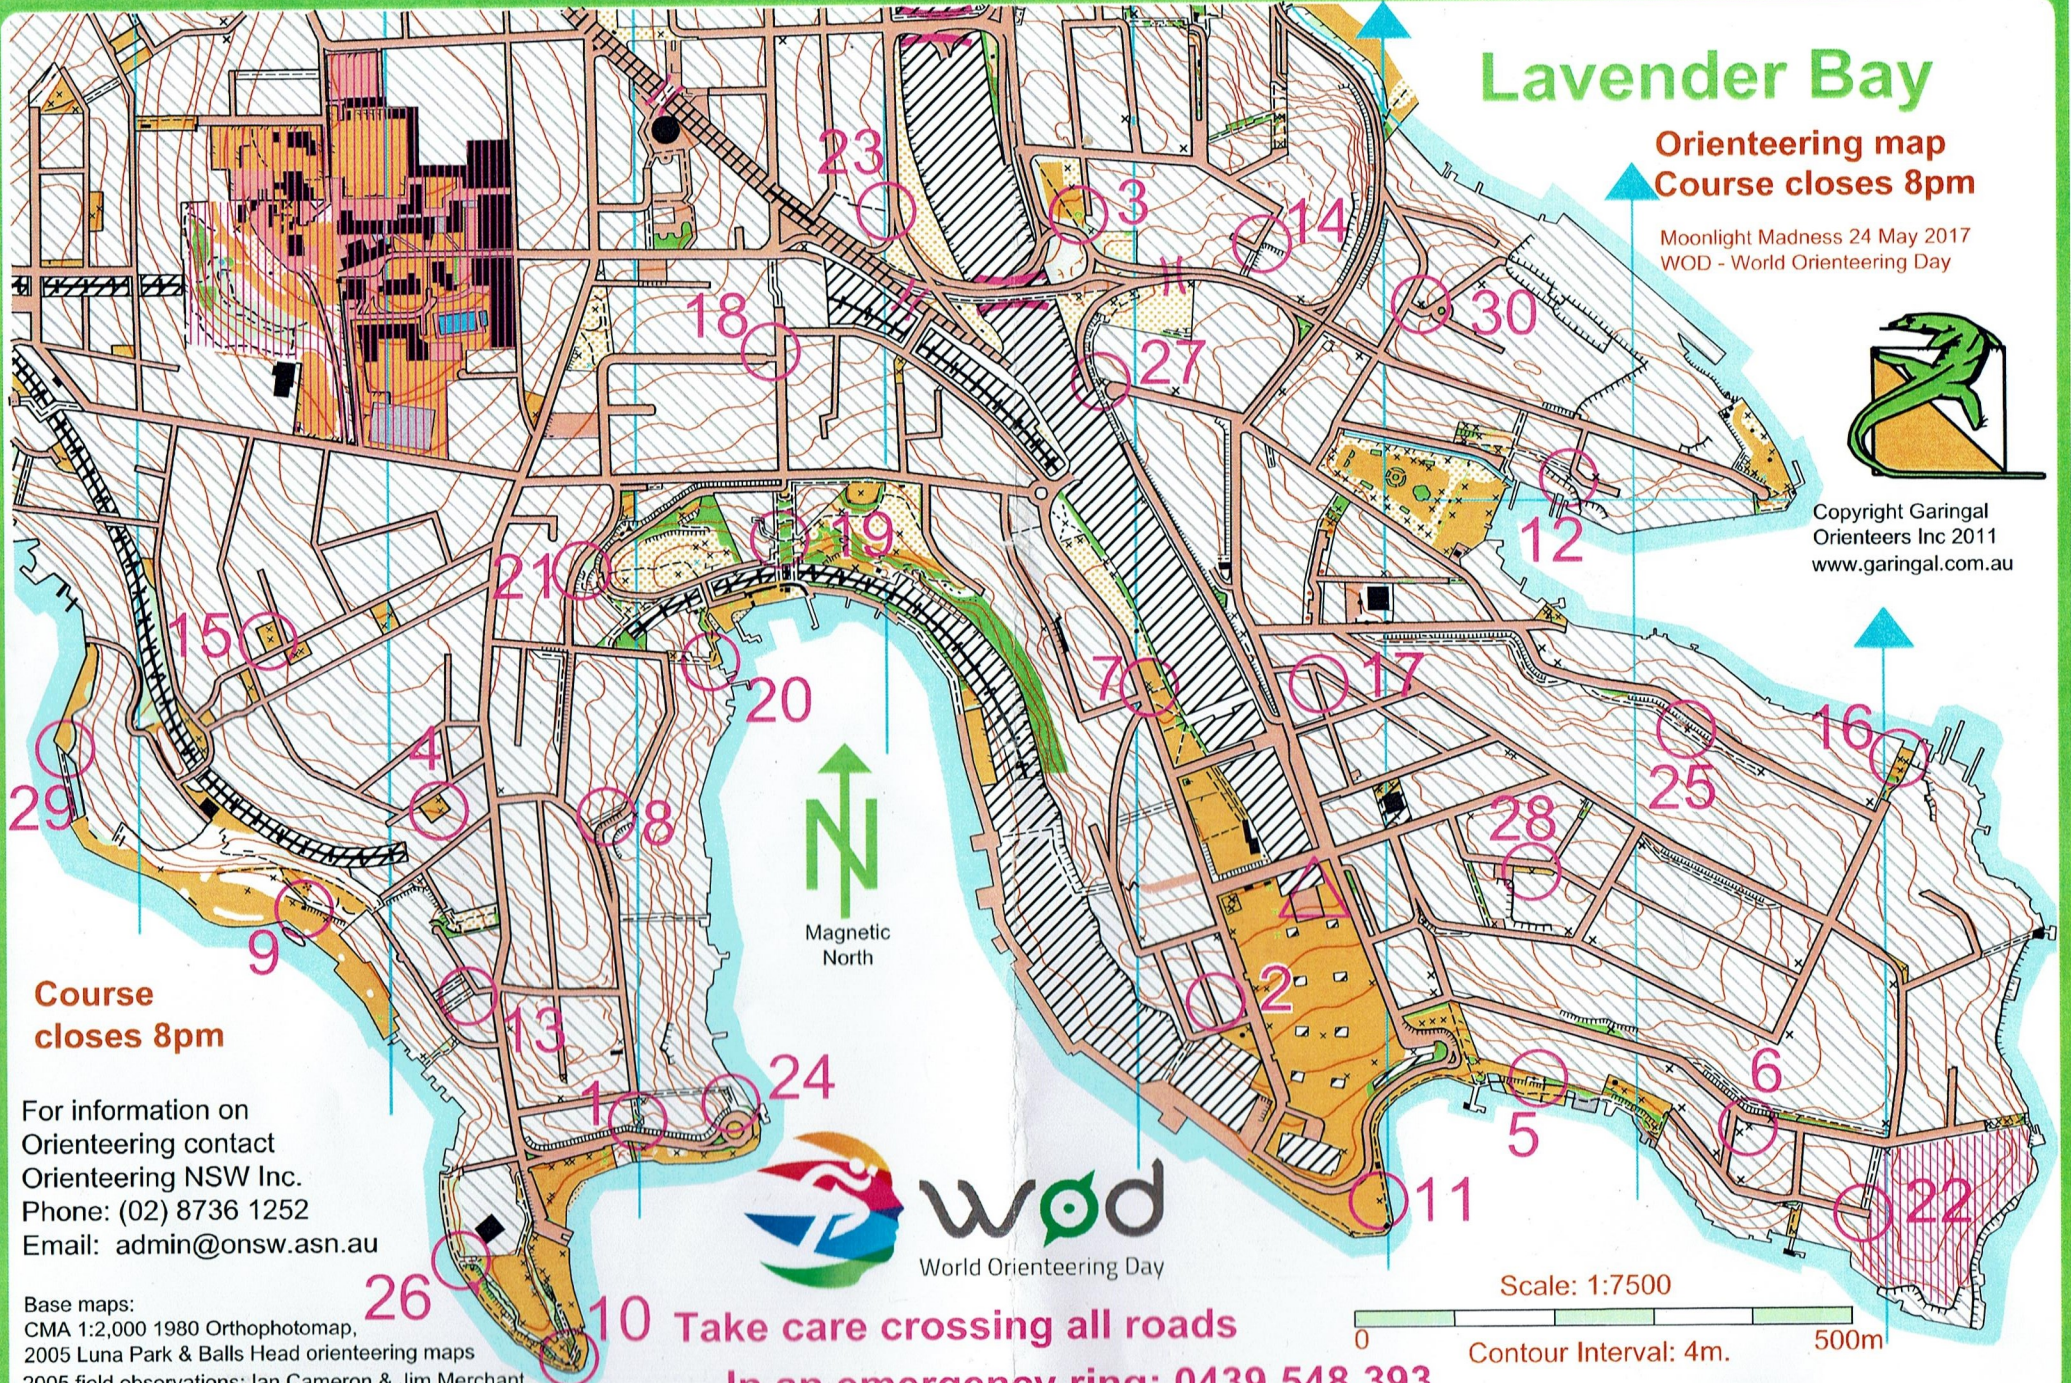

Lavender Bay

Orienteering map
Course closes 8pm

Moonlight Madness 24 May 2017
WOD - World Orienteering Day

Copyright Garingal
Orienteers Inc 2011
www.garingal.com.au

Course closes 8pm

For information on
Orienteering contact
Orienteering NSW Inc.
Phone: (02) 8736 1252
Email: admin@onsw.asn.au

Base maps:
CMA 1:2,000 1980 Orthophotomap,
2005 Luna Park & Balls Head orienteering maps
2005 field observations: Ian Cameron & Jim Merchant
Cartography: Jim Merchant

Take care crossing all roads
In an emergency ring: 0439 548 393

Scale: 1:7500

0 500m
Contour Interval: 4m.