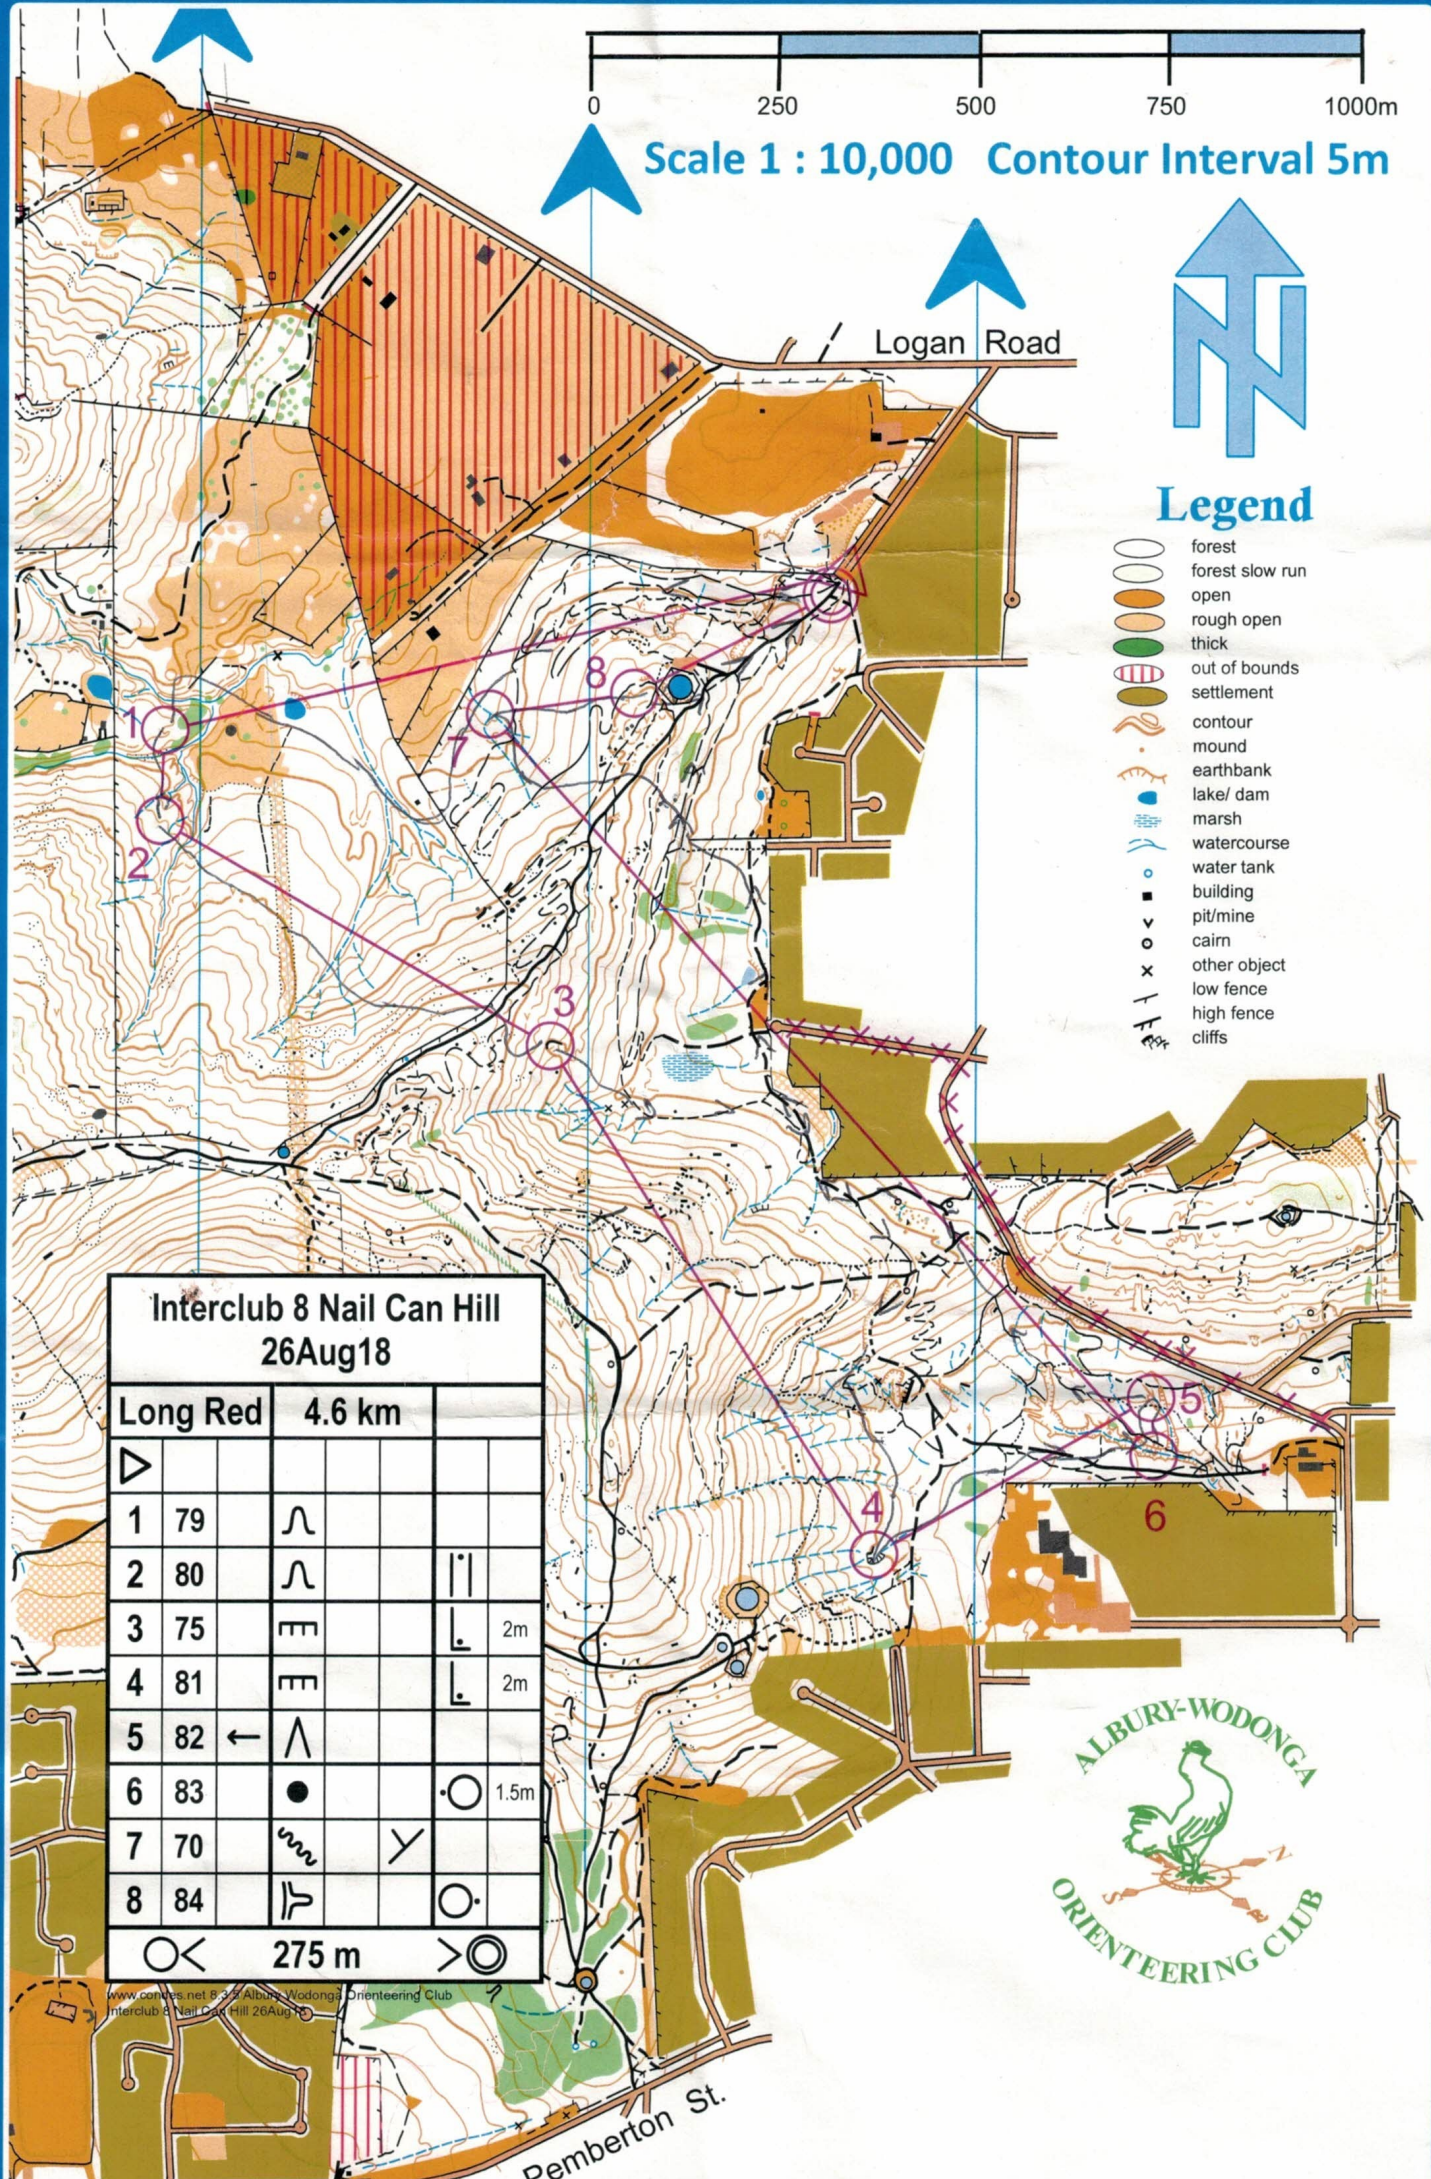

Scale 1 : 10,000 Contour Interval 5m

Legend

- forest
- forest slow run
- open
- rough open
- thick
- out of bounds
- settlement
- contour
- mound
- earthbank
- lake/ dam
- marsh
- watercourse
- water tank
- building
- pit/mine
- cairn
- other object
- low fence
- high fence
- cliffs

Interclub 8 Nail Can Hill 26Aug18			
Long Red	4.6 km		
1	79		
2	80		
3	75		2m
4	81		2m
5	82		
6	83		1.5m
7	70		
8	84		
		275 m	

www.combes.net 6-3-15 Albury Wodonga Orienteering Club
Interclub 8 Nail Can Hill 26Aug18