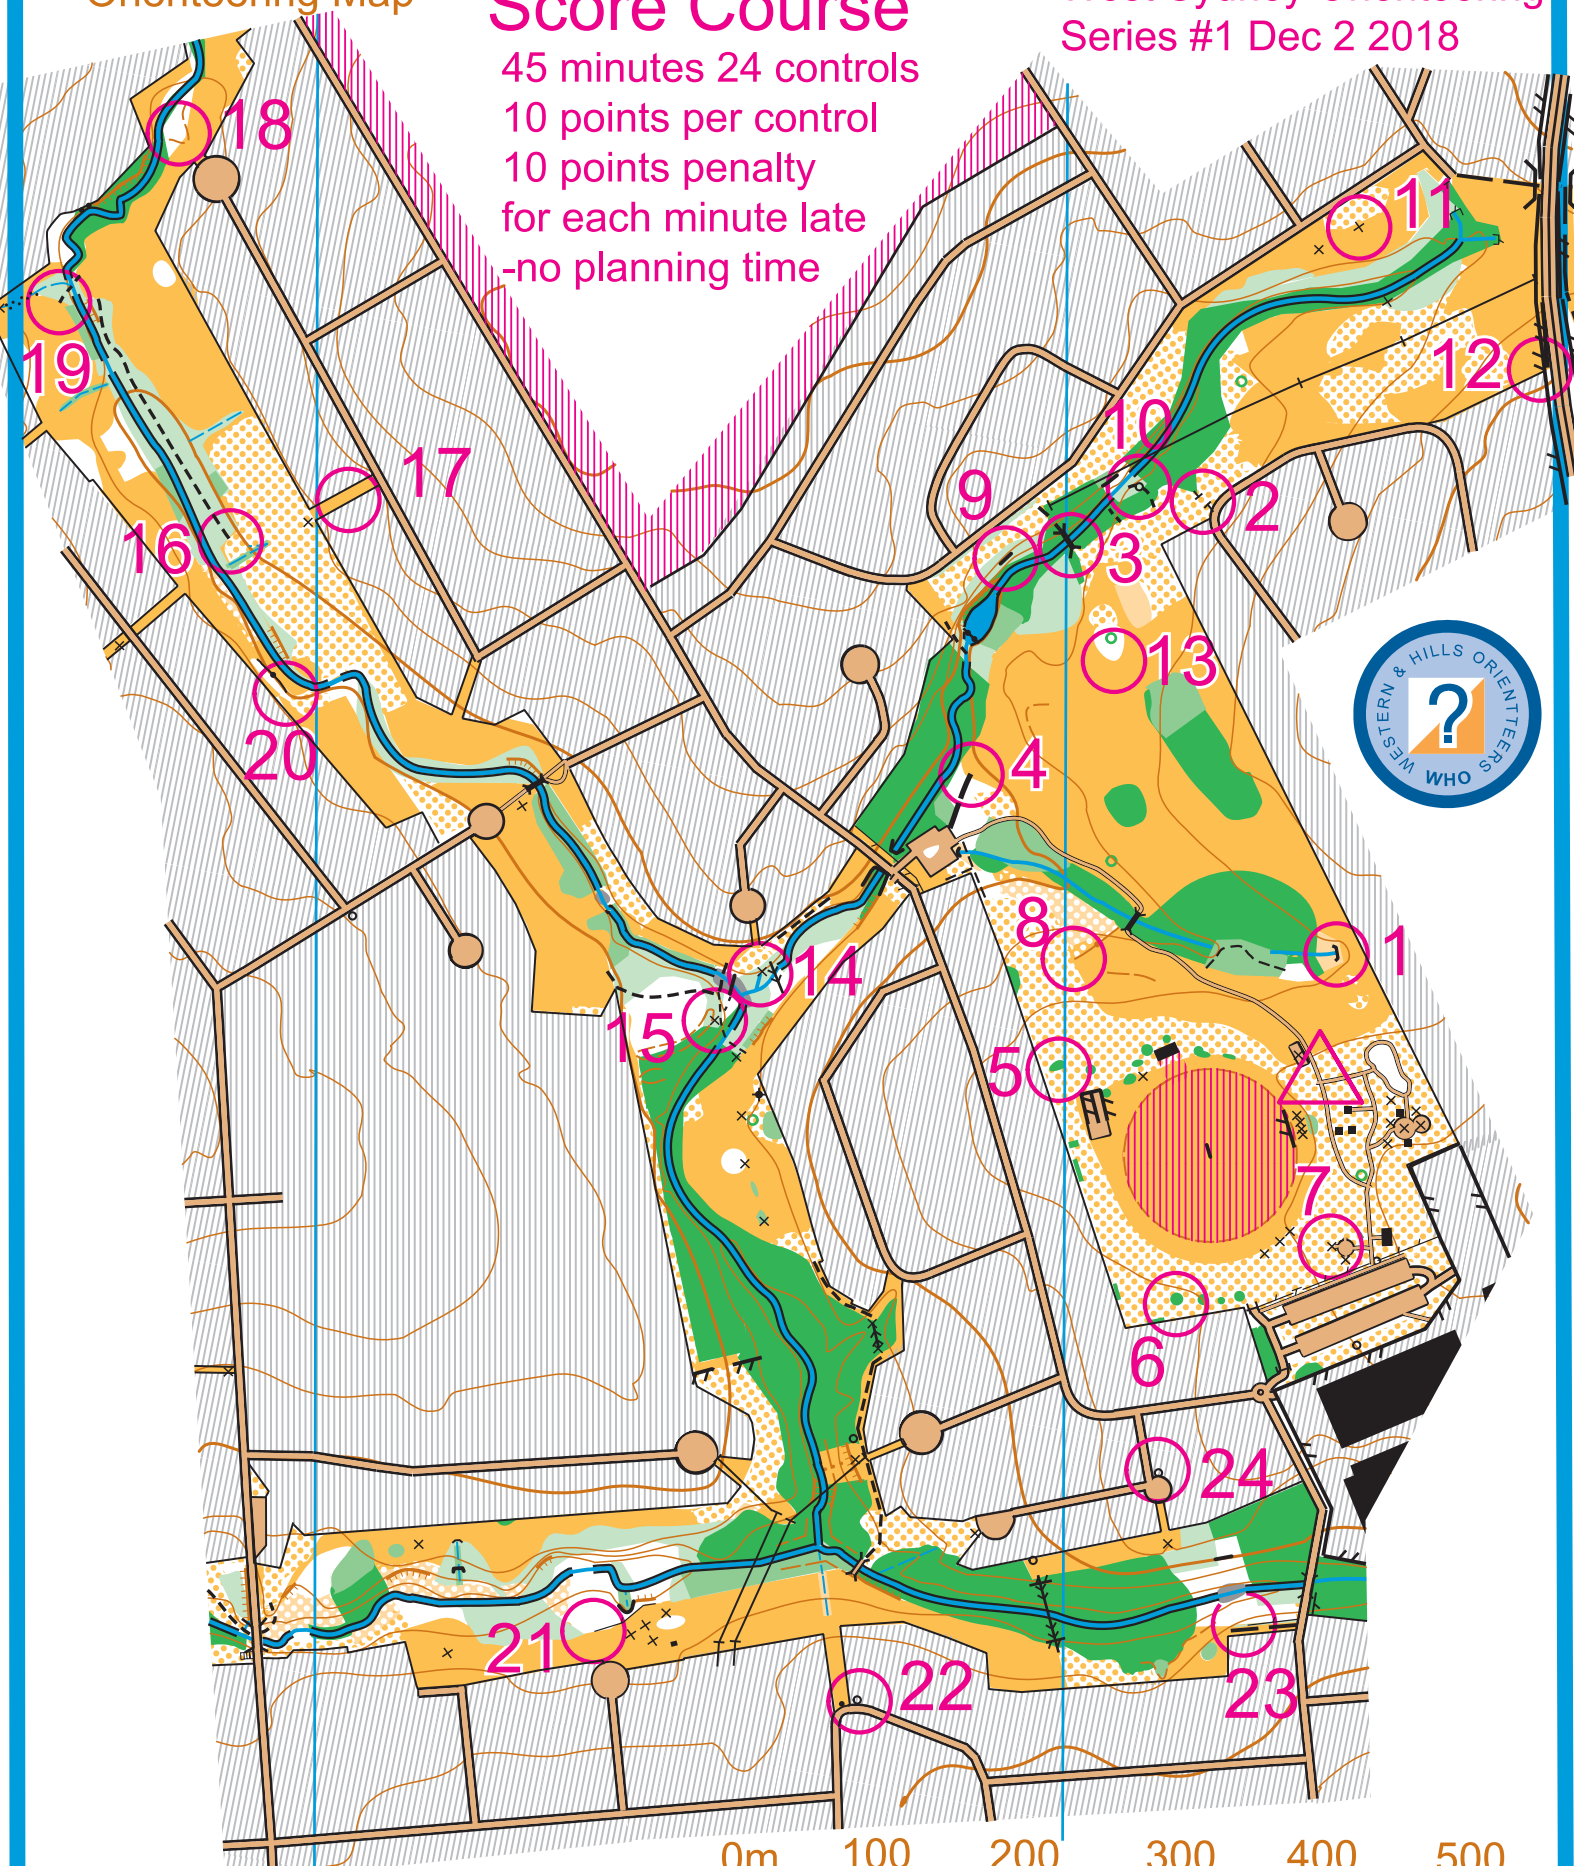

Upjohn Park - The Creeks

Orienteering Map

Score Course

45 minutes 24 controls
10 points per control
10 points penalty
for each minute late
-no planning time

West Sydney Orienteering
Series #1 Dec 2 2018

For information about orienteering
www.onsw.asn.au
or for WHO
who.orienteering.asn.au

0m 100 200 300 400 500

Contour interval 4 metres

Scale 1: 5000