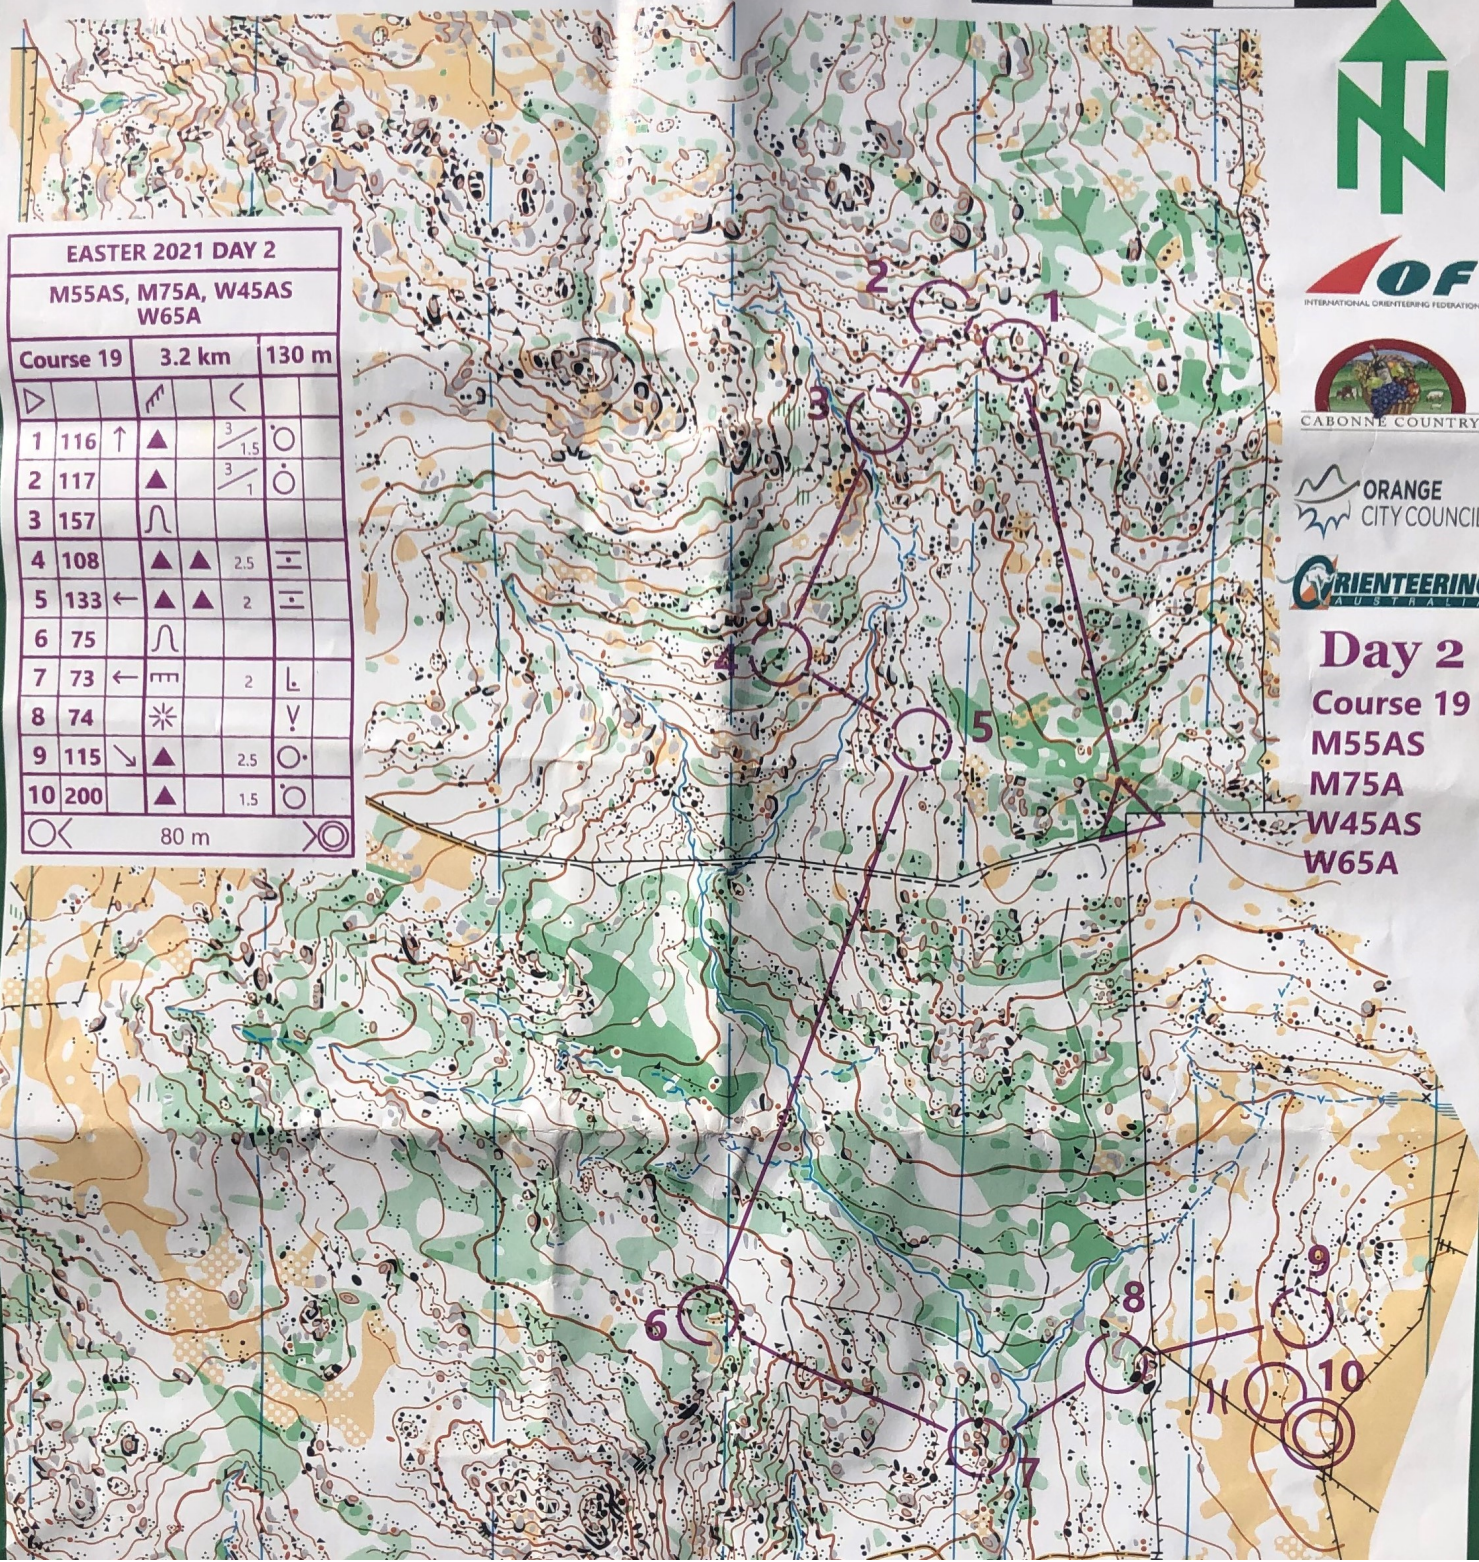

Australian 3 Days 2021

Gumble Pinnacles

Scale 1:7500
Contour Interval 5m

EASTER 2021 DAY 2

M55AS, M75A, W45AS
W65A

Course 19 3.2 km 130 m

Course	Distance	Height	Control 1	Control 2	Control 3	Control 4
1	116	↑	▲	3/1.5	○	
2	117	▲	3/1	○		
3	157	∩				
4	108	▲	▲	2.5	∩	
5	133	←	▲	▲	2	∩
6	75	∩				
7	73	←	∩	2	∩	
8	74	*			∩	
9	115	↘	▲	2.5	○	
10	200	▲		1.5	○	

80 m

Day 2
Course 19
M55AS
M75A
W45AS
W65A