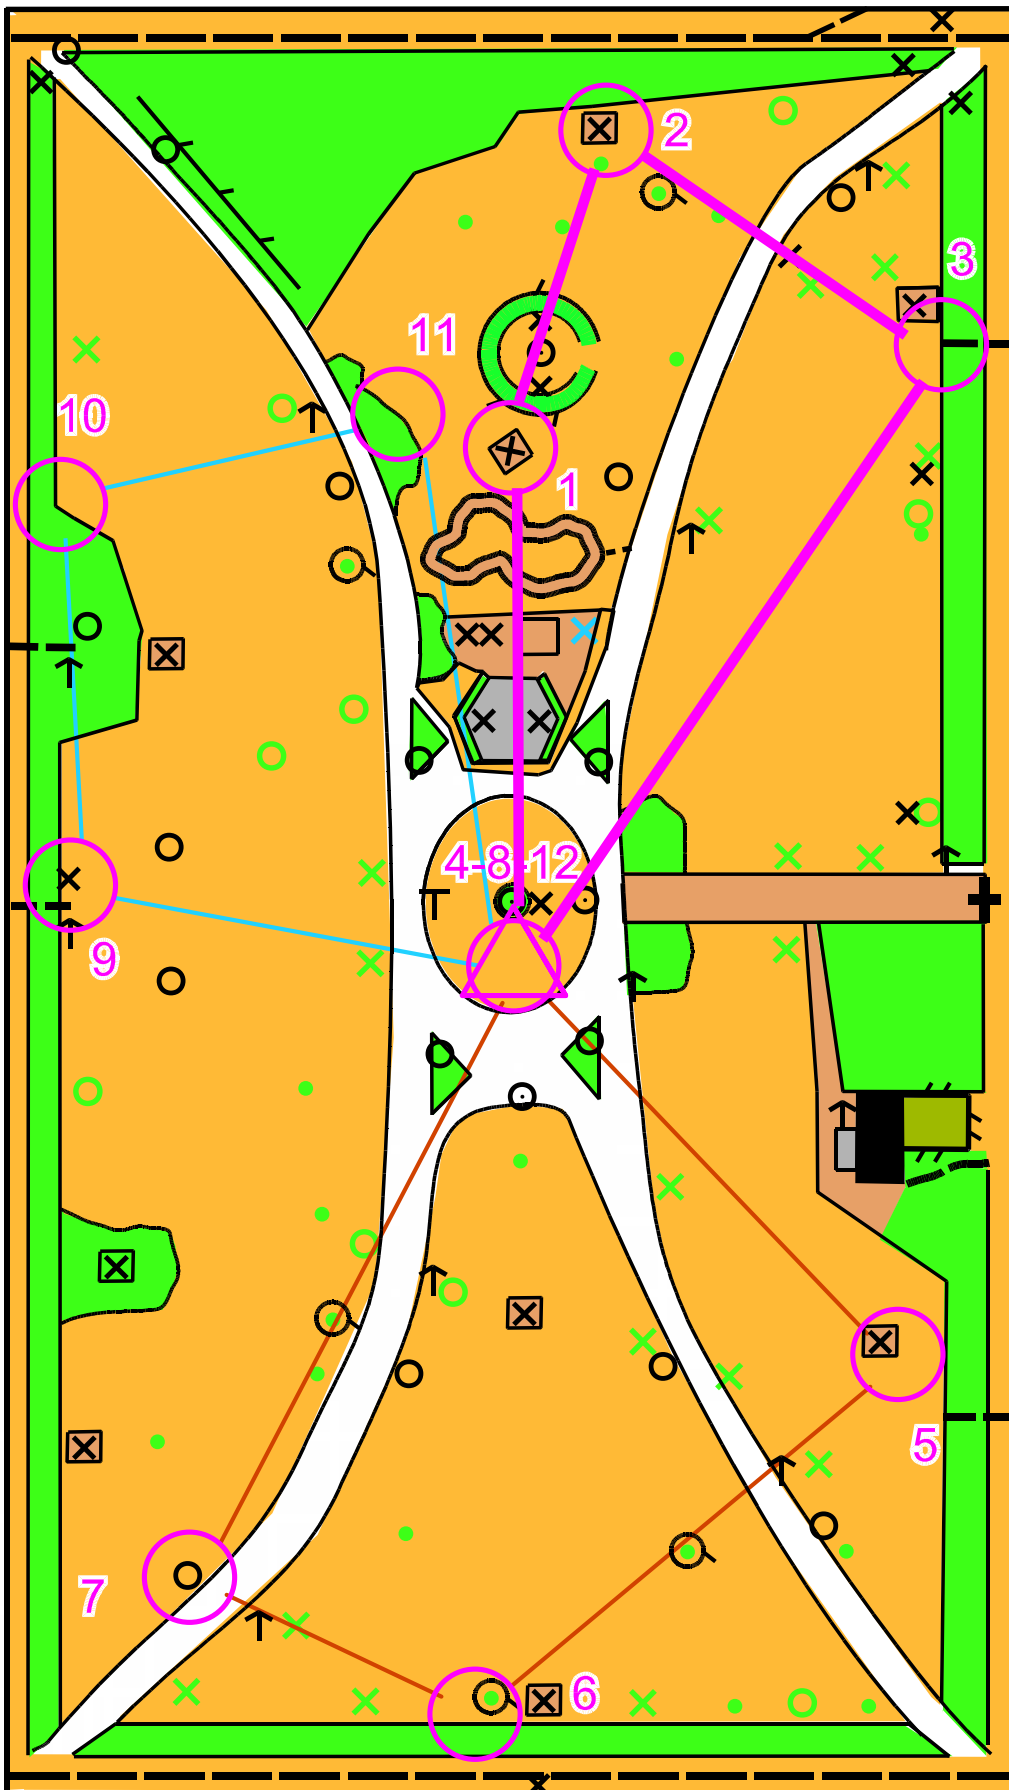

Collins Park

www.waggaroos.asn.au

WAGGAROOS

LEGEND

Open area	
Paved area	
Gravel path	
Garden bed	
Bench/Seat	
Garbage bin	
Lamp post	
Flagpole	
High fence	
Low fence	
Out of bounds	
Track	
Monument/Cairn	
Building	
Canopy	
Tap	
Gate	
Large tree	
Medium tree	
Small tree	

SCALE 1:900 (1cm = 9m)

0 10 20 30

North ↑

Map by Ian Jessup Mar 2017

ORIENTEERING NSW

LOOPS COURSE

- 1 Bench
- 2 Bench
- 3 Path
- 4 Monument

- 5 Bench
- 6 Fence, SW side
- 7 Lamp post
- 8 Monument

- 9 Bench
- 10 Garden bed corner
- 11 Garden bed
- 12 Monument