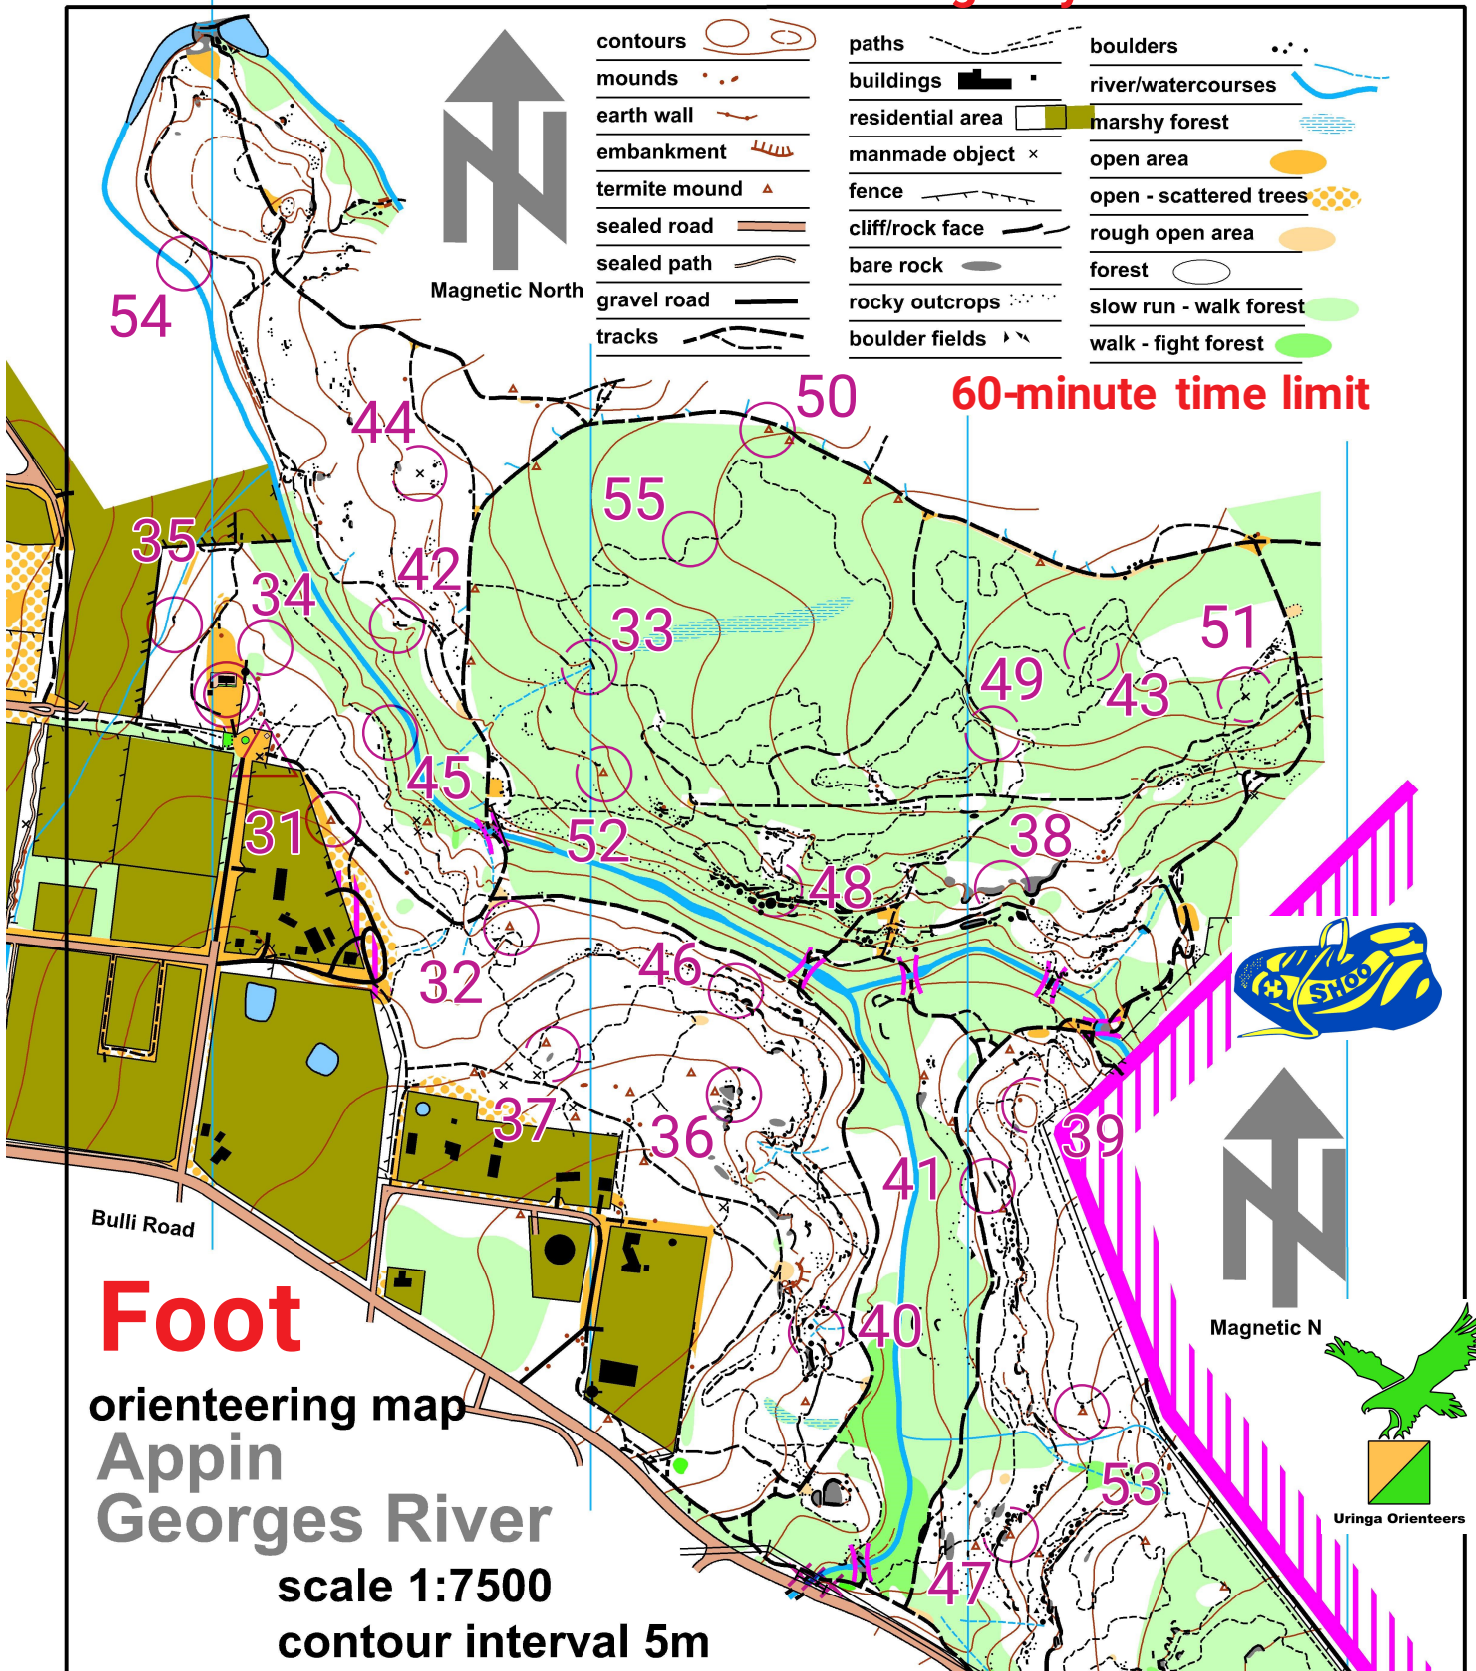

Course closes 11.15am

Emergency 0416 040 135

60-minute time limit

Bulli Road

**Foot**  
 orienteering map  
 Appin  
 Georges River  
 scale 1:7500  
 contour interval 5m

Fieldwork based  
 Update & 2020  
 For info see ww

Appin DUO				
	Foot	50 points		
1	31	*	1	
1	32	*	1	
1	33	≡	2	L
1	34	≡	0.8	○
1	35	≡	1.5	○
1	36	↑	*	○L
1	37	*		○

1	38	←	*		○
1	39		○		○
2	40	↓	≡		
2	41		≡	1.5	L
2	42		≡	▲	≡
2	43		/	<	
2	44	×			○
2	45	▲		1.5	○
2	46	▲		1.2	○

2	47	*		1	○
2	48	≡		4	↑
2	49	/	/	Y	
3	50	←	*		○
3	51		×		
3	52		*	0.8	○
3	53		*	1	○
4	54	↓	/		↓
5	55	/	<		

Uringa Orienteers