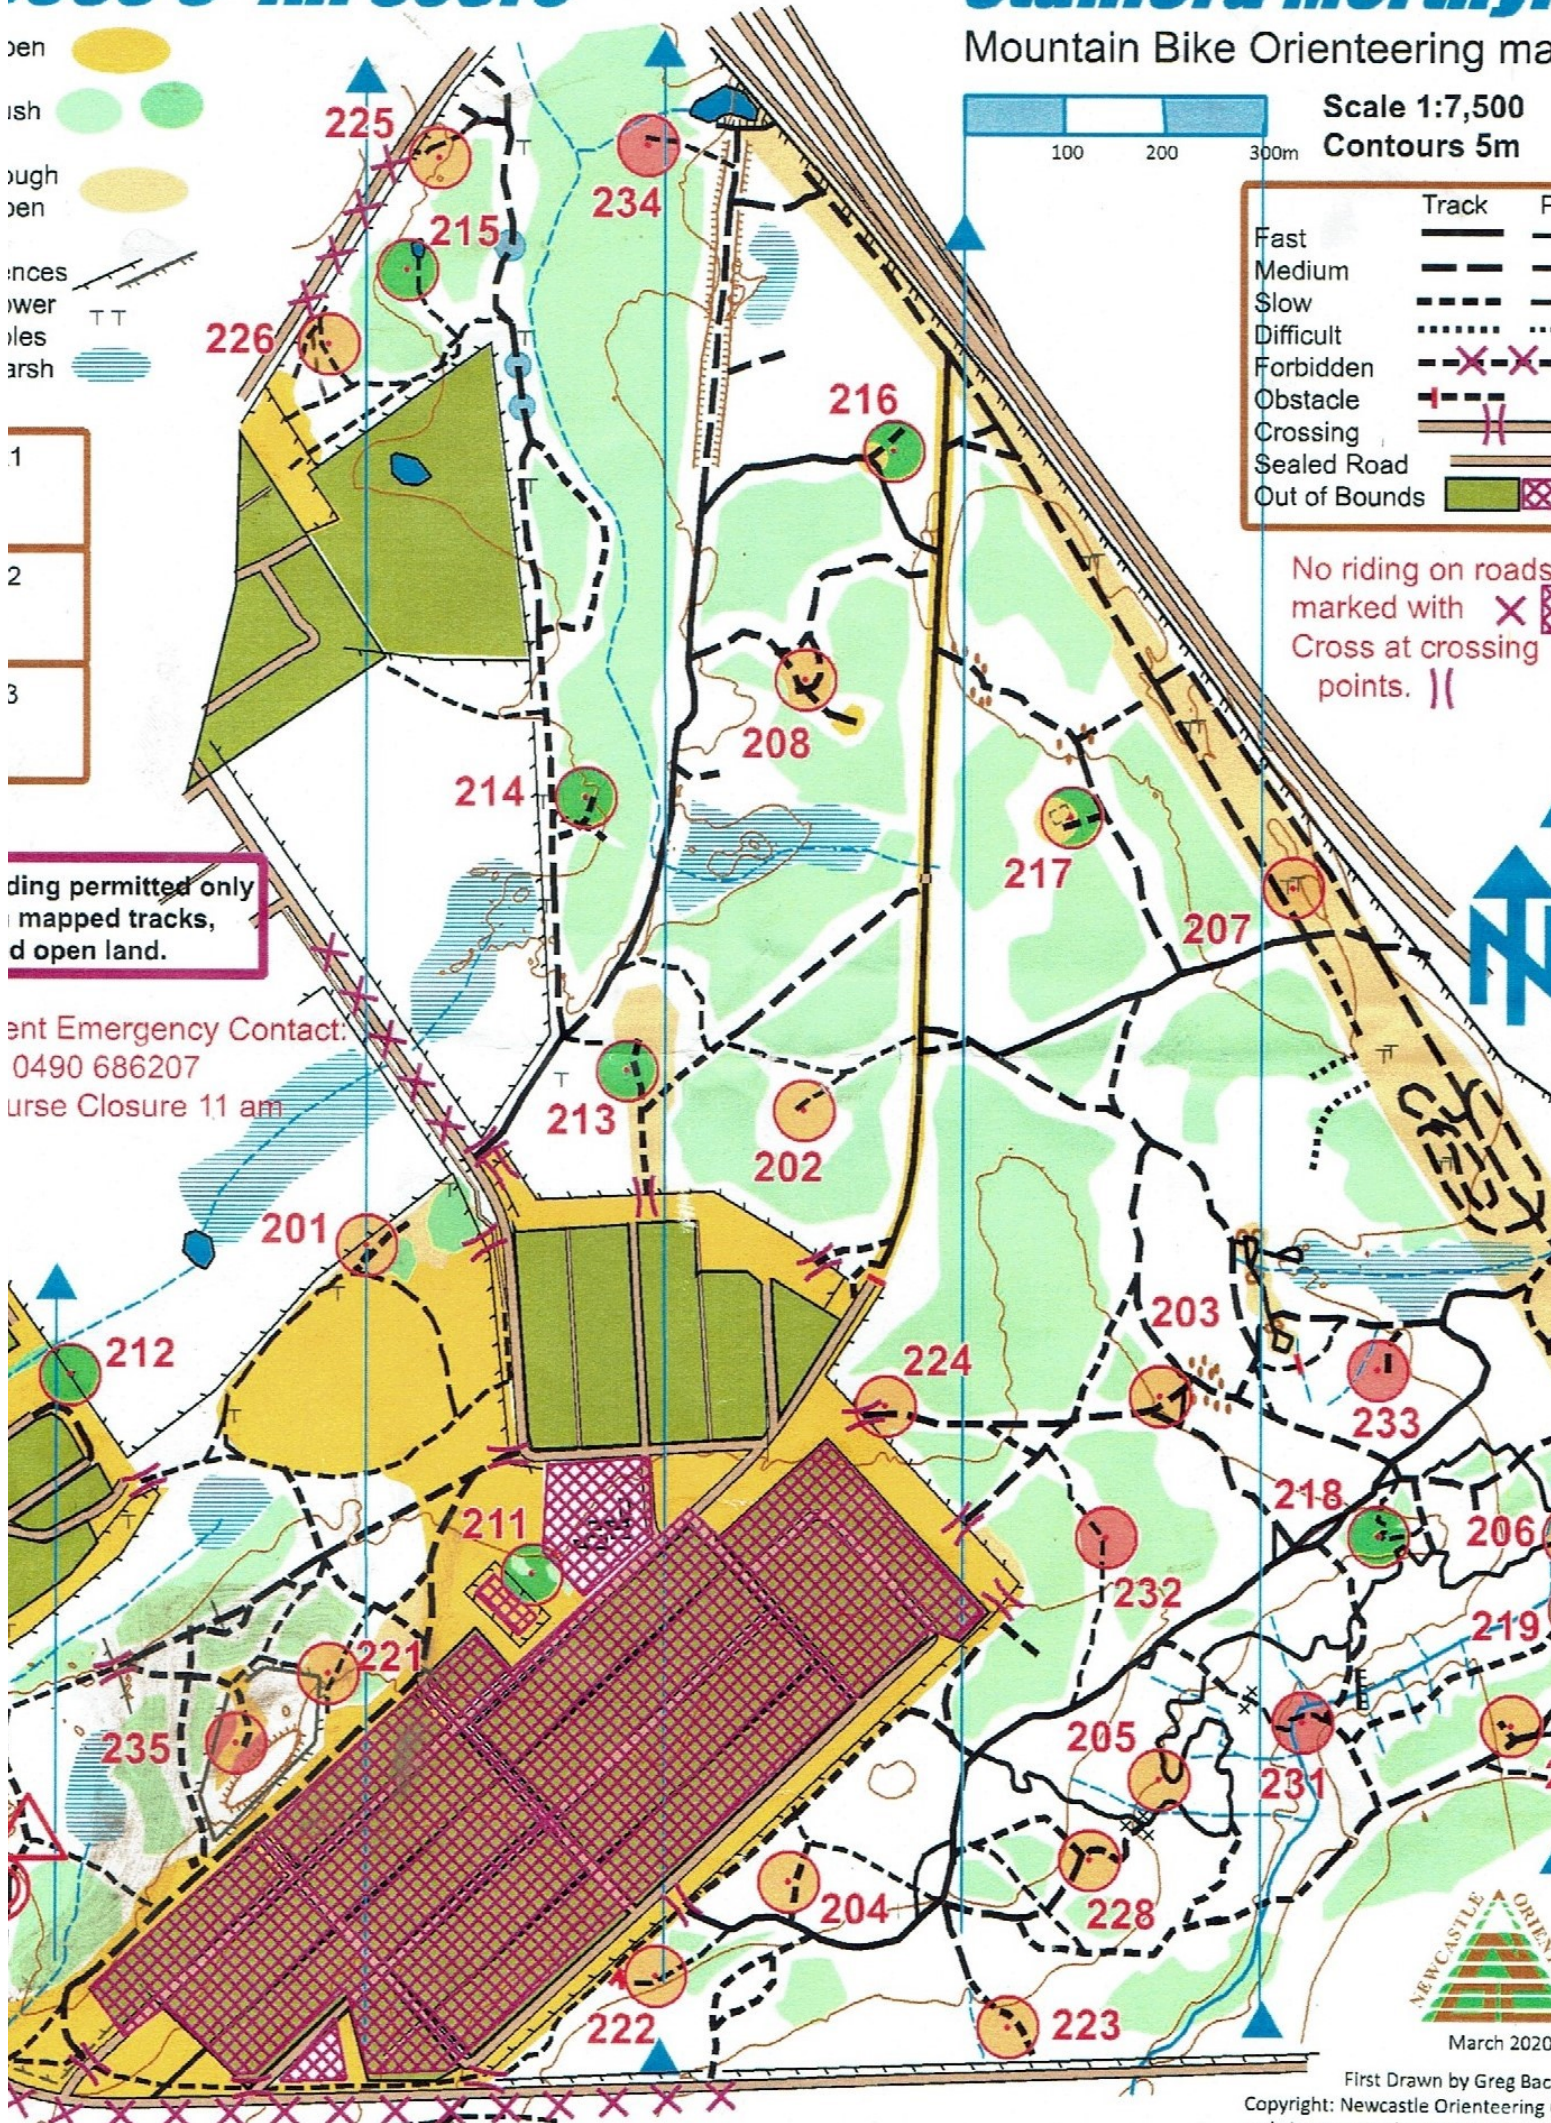

BOSS 6- All Score

Stanford Merthyr

Mountain Bike Orienteering map

- Open
- Woods
- High ground
- Open ground
- Drainages
- Power lines
- Marsh

Scale 1:7,500
Contours 5m

Track	Forbidden
Fast	---
Medium	- - -
Slow	· · · · ·
Difficult	· · · · ·
Forbidden	- X - X
Obstacle	- + - +
Crossing	- -
Sealed Road	=====
Out of Bounds	XXXXXX

No riding on roads marked with X
Cross at crossing points. ||

- 1
- 2
- 3

Riding permitted only on mapped tracks and open land.

Emergency Contact: 0490 686207
Course Closure 11 am

March 2020

First Drawn by Greg Bac
Copyright: Newcastle Orienteering
website: newcastleorienteeing.com