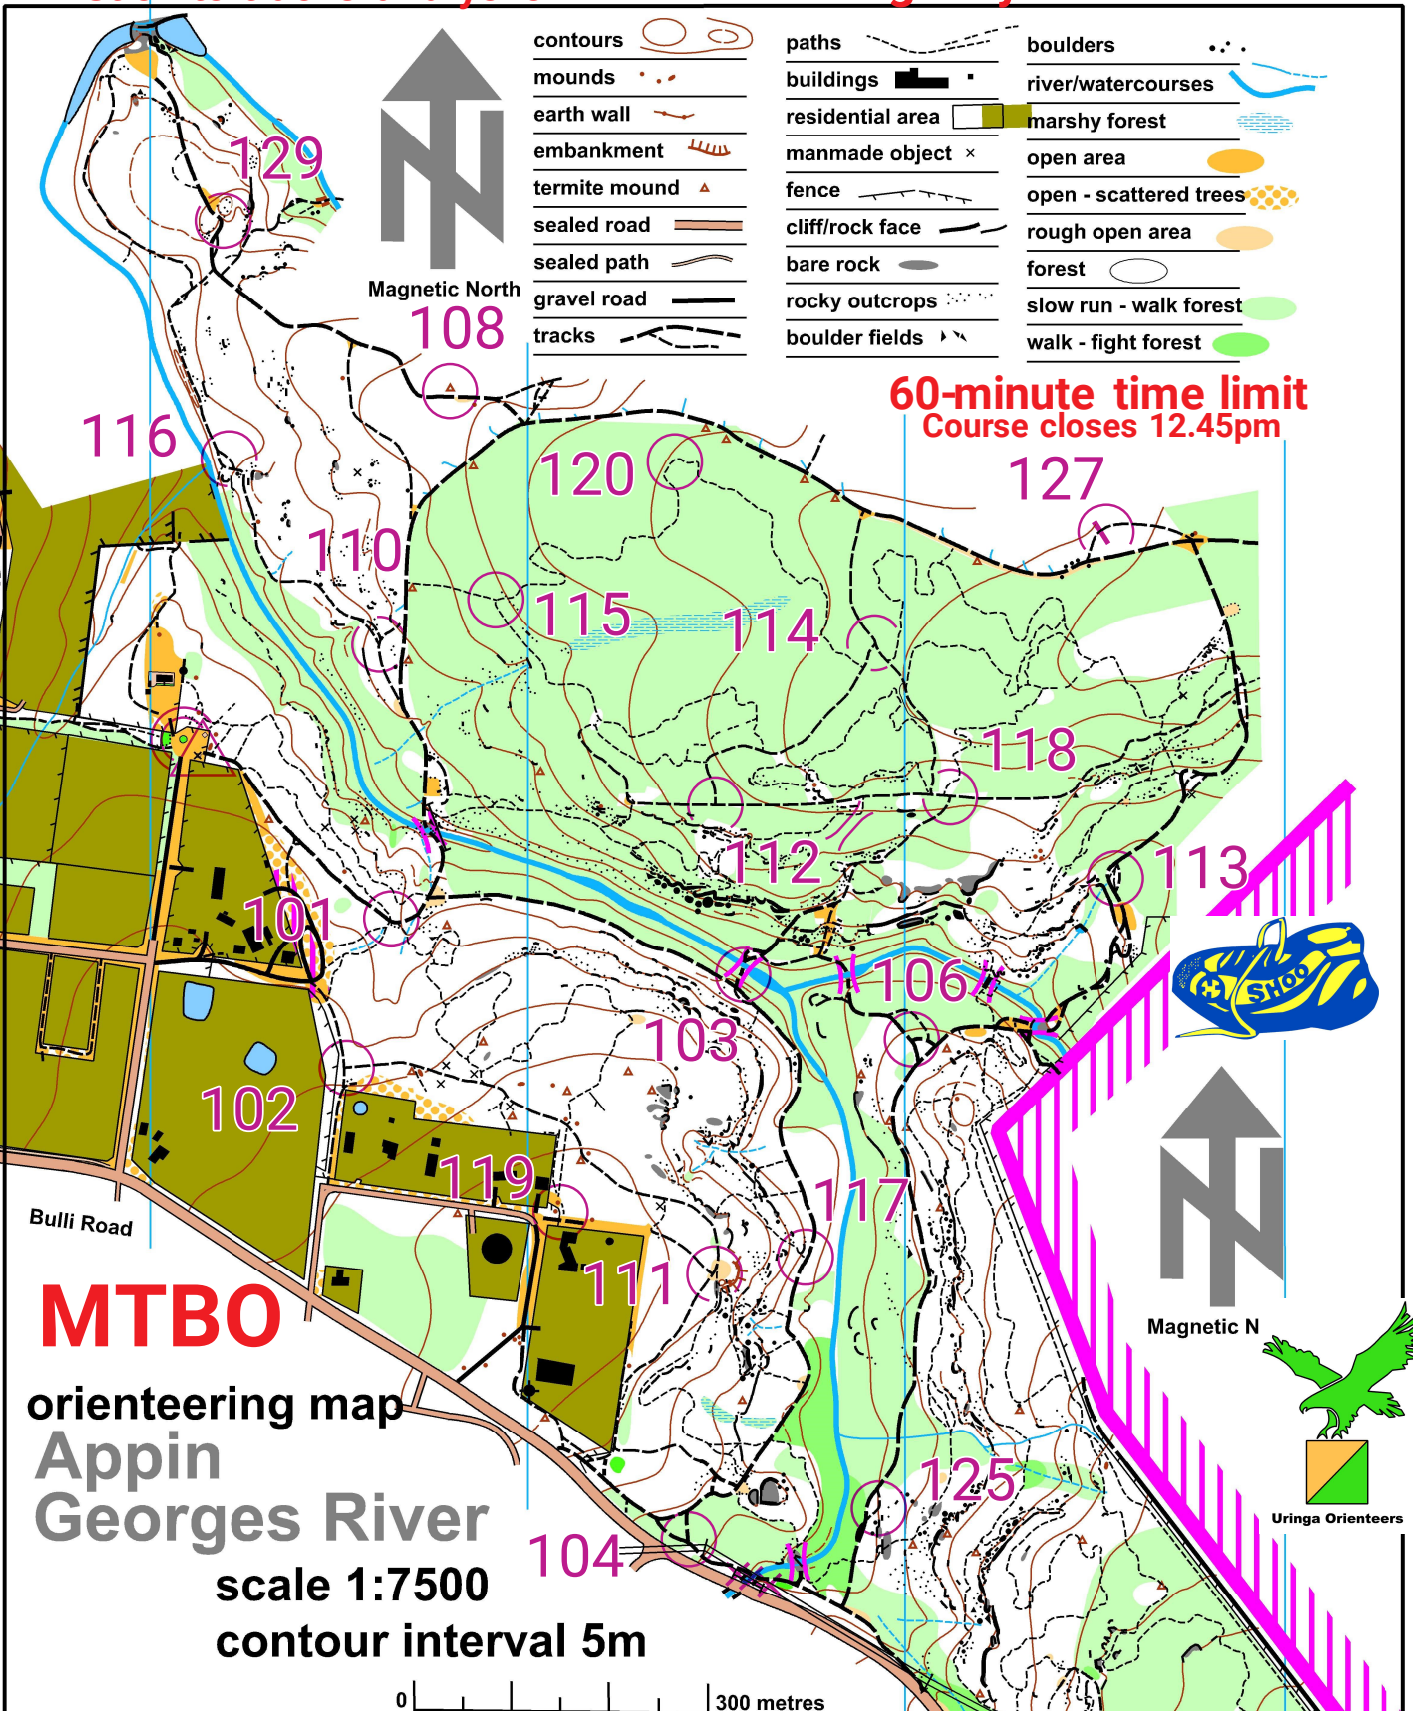

Stick to tracks and yellow

Emergency 0416 040 135

60-minute time limit  
Course closes 12.45pm

Bulli Road

**MTBO**  
orienteering map  
Appin  
Georges River  
scale 1:7500  
contour interval 5m

Appin DUO	
Bike	50 points
1 101	↑
1 102	
1 103	
1 104	↓
1 106	←

1 108	*	○
2 110	↓	Y
2 111		Y
2 112		Y
2 113		
2 114	↑	Y
2 115		Y
3 116	↗	

3 117		Y
3 118	→	Y
3 119	↓	●
5 120		<
5 125	→	
5 127	↑	
5 129		