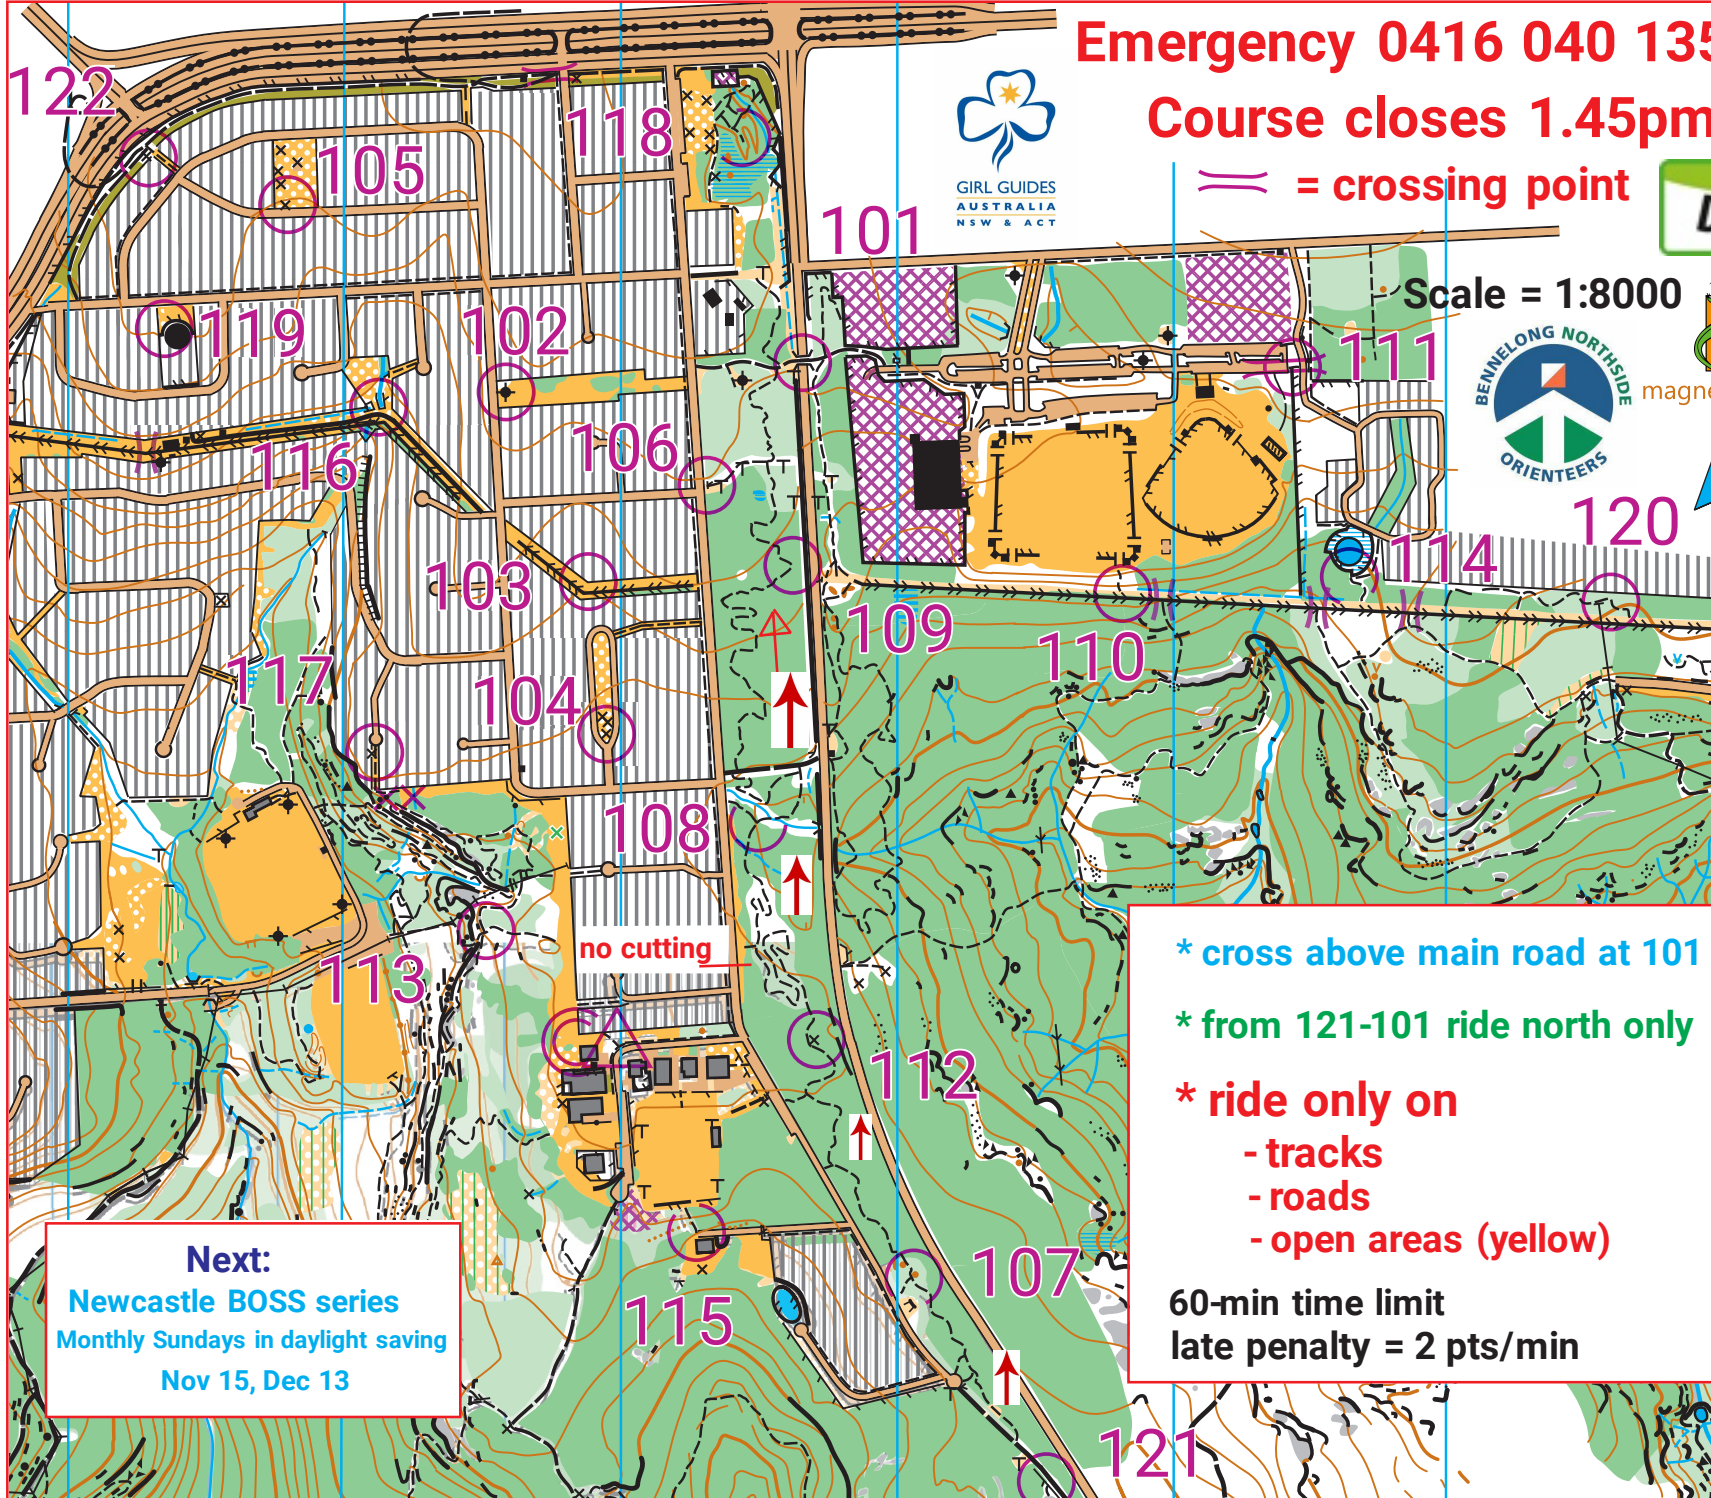

Emergency 0416 040 135

Course closes 1.45pm

ORIENTEERING NSW

GIRL GUIDES AUSTRALIA NSW & ACT

== = crossing point

Scale = 1:8000

GARINGAL ORIENTEERS

magnetic north

Ferretville MTBO				
MTBO	50 points			
▶	↗	↘	↙	
101	↗			1
102	T			1
103	↗	<		1
104	X			1
105	X			1
106	⊥			1
107	↗	↘	↙	1
108	↗		↙	2
109	↗	<		2
110	↗	↘	↙	2
111	⊥			2
112	X			2
113	↗	↘	X	2
114	↗	<		2
115	↗			3
116	⊥	↗		3
117	X			3
118	↘	↗		3
119	↗			3
120	↗	<		4
121	↗			5
122	X			5

- \* cross above main road at 101
- \* from 121-101 ride north only
- \* ride only on
  - tracks
  - roads
  - open areas (yellow)

60-min time limit  
late penalty = 2 pts/min

Next:  
Newcastle BOSS series  
Monthly Sundays in daylight saving  
Nov 15, Dec 13