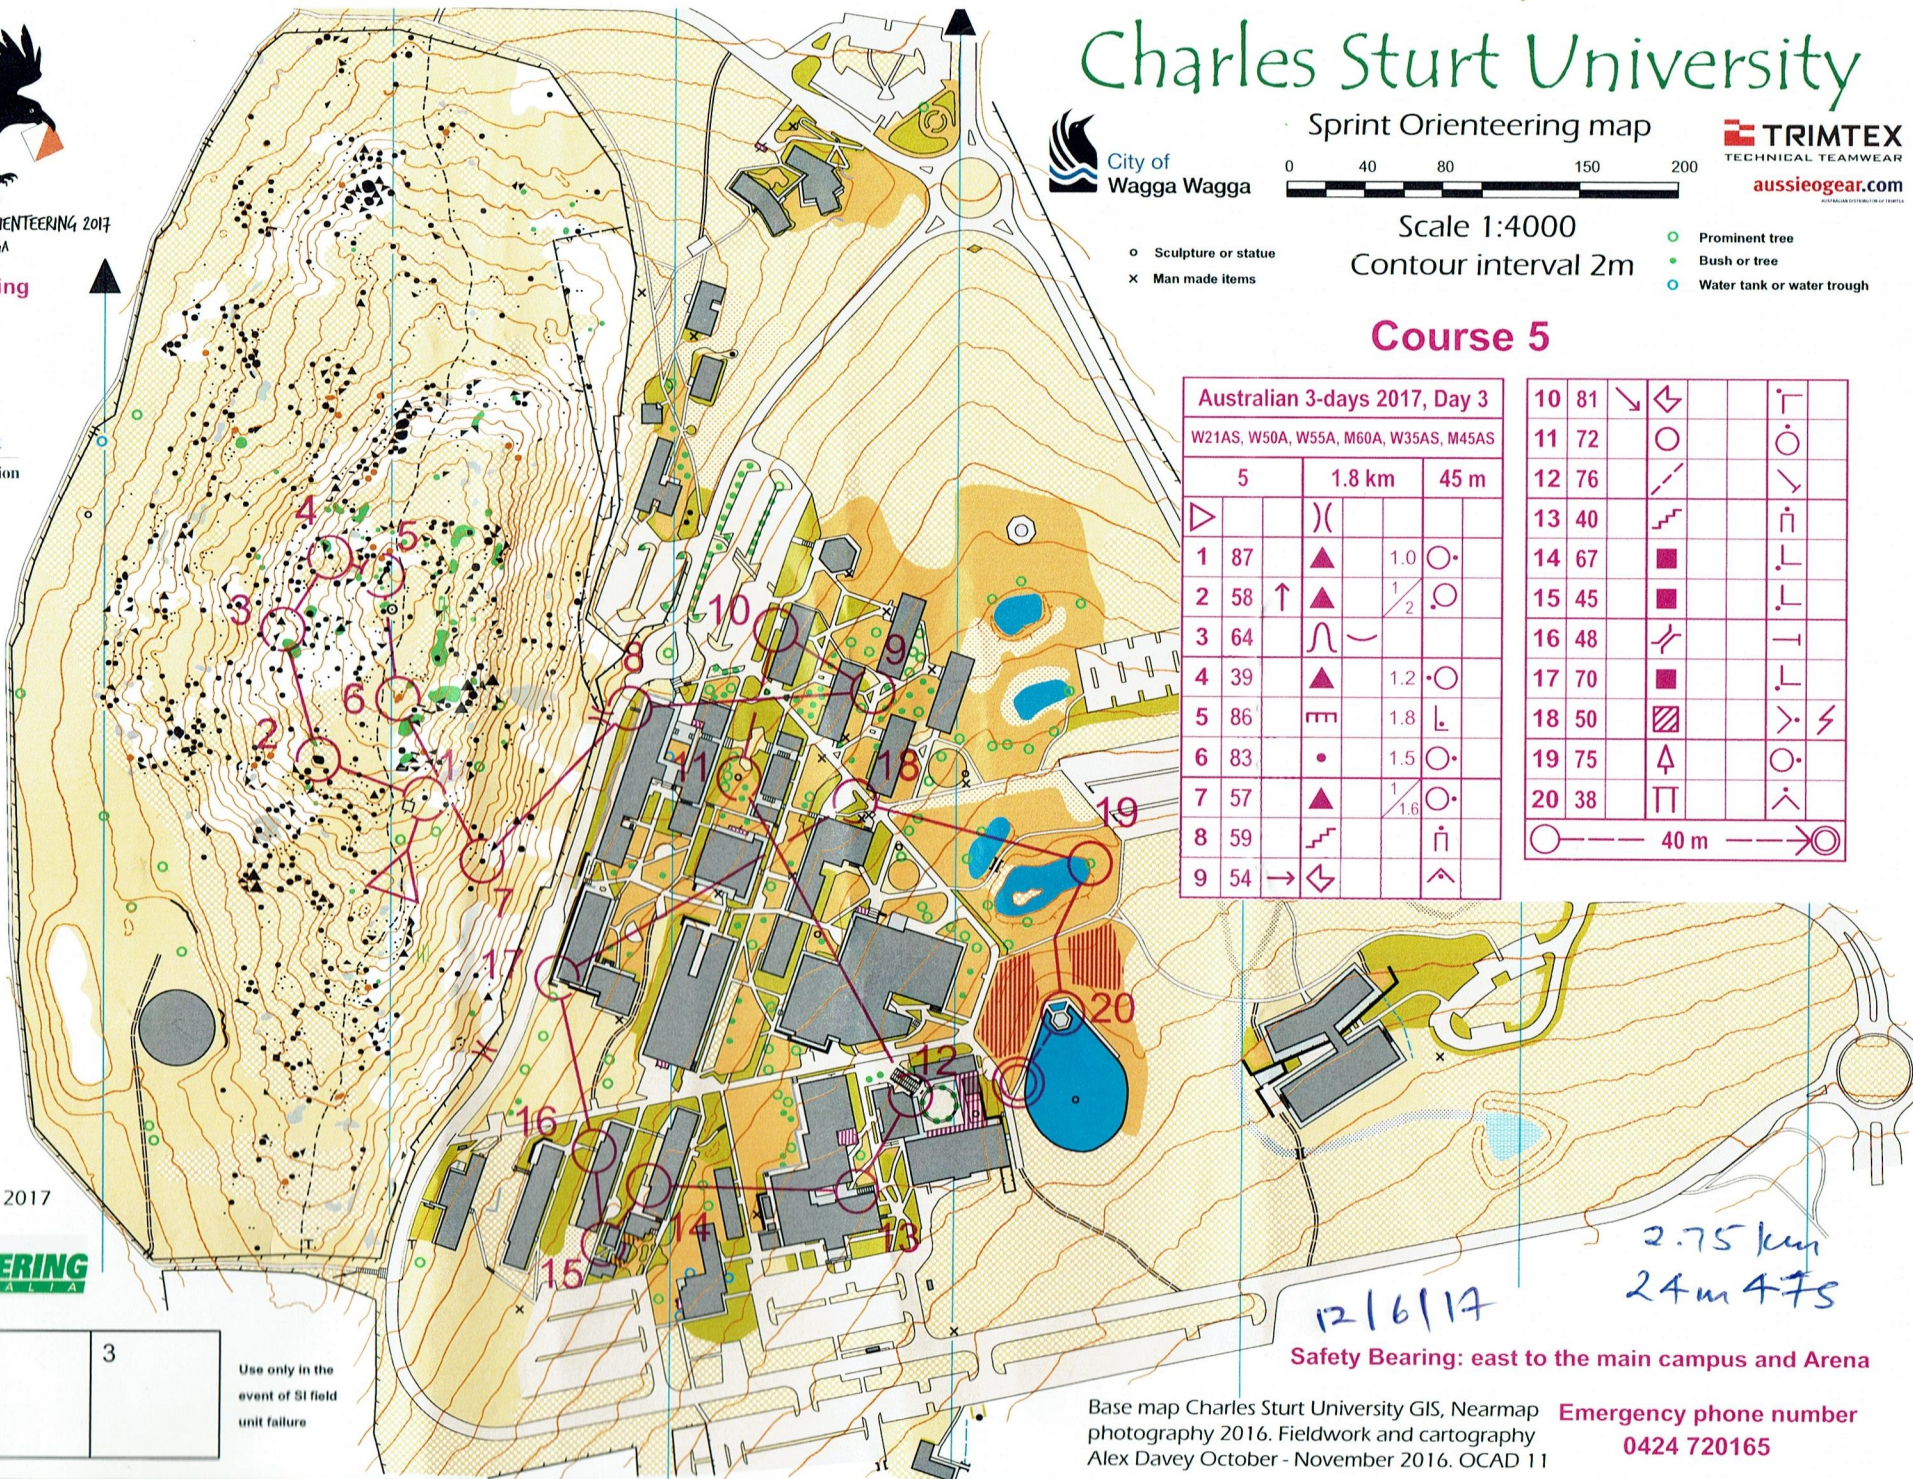

AUSTRALIAN 3-DAYS | ORIENTEERING 2017
WAGGA WAGGA

National Orienteering
League Round 4

Australian Government
Australian Sports Commission

ORIENTEERING NSW

Charles Sturt
University

Copyright Waggaroos 2017

1	2	3
---	---	---

Use only in the
event of SI field
unit failure

Charles Sturt University

Sprint Orienteering map

Scale 1:4000
Contour interval 2m

- Sculpture or statue
- × Man made items

- Prominent tree
- Bush or tree
- Water tank or water trough

Course 5

Australian 3-days 2017, Day 3			
W21AS, W50A, W55A, M60A, W35AS, M45AS			
	5	1.8 km	45 m
▷) (
1	87	▲	1.0 ○
2	58	↑ ▲	1/2 ○
3	64	∩	—
4	39	▲	1.2 ○
5	86	≡	1.8 L
6	83	●	1.5 ○
7	57	▲	1/1.6 ○
8	59	∩	∩
9	54	→ ∩	∩

10	81	↘ ∩	∩
11	72	○	○
12	76	∩	∩
13	40	∩	∩
14	67	■	∩
15	45	■	∩
16	48	∩	∩
17	70	■	∩
18	50	▨	∩
19	75	∩	○
20	38	∩	∩

○ — 40 m — ∩

12/6/17
2.75 km
24m 47s
Safety Bearing: east to the main campus and Arena

Base map Charles Sturt University GIS, Nearmap
photography 2016. Fieldwork and cartography
Alex Davey October - November 2016. OCAD 11