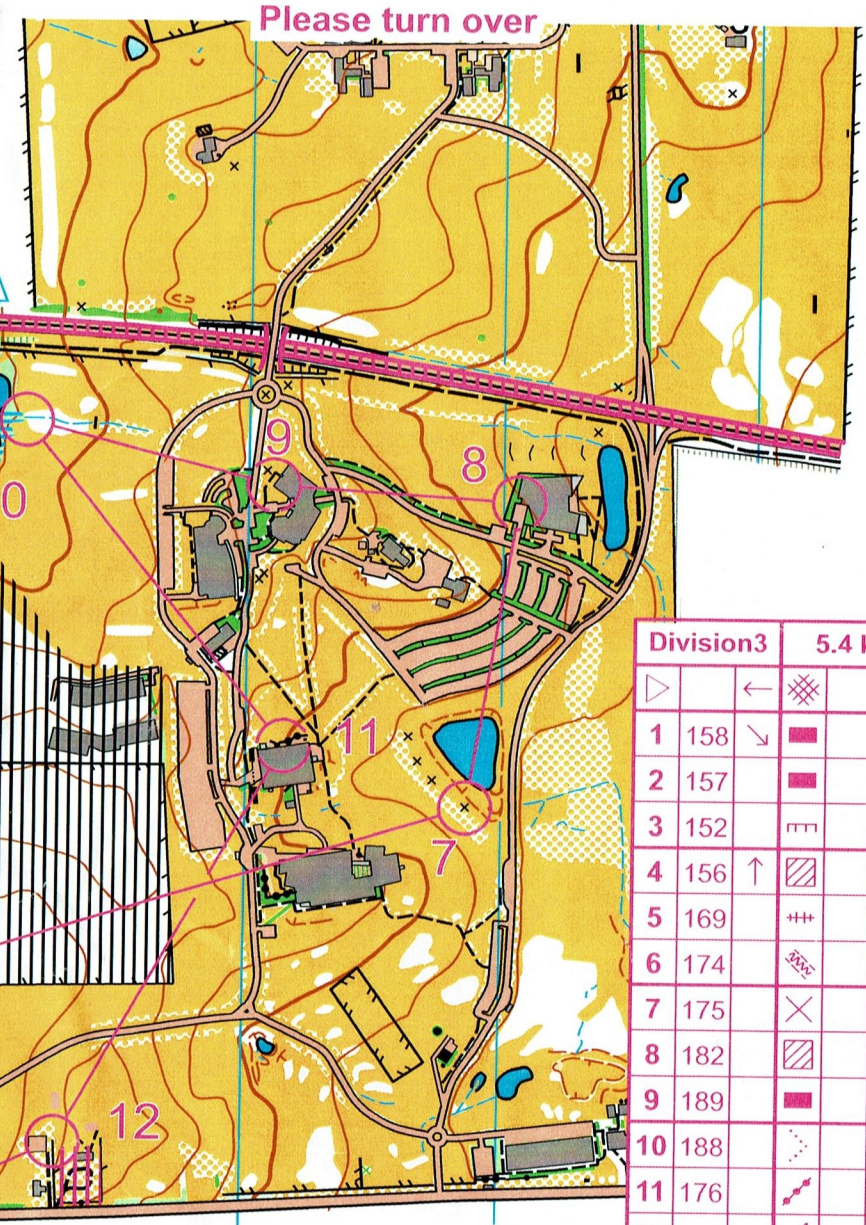

UWS Penrith

Metroleague No 1
2 April 2017

Scale 1:7500 Contour Interval 5m

Legend

- Open forest
- Thicker forest
- Open land
- Open land with trees
- Rough open land
- Ponds
- Marsh
- Watercourses
- Roads and sealed areas
- Tracks & Paths
- Buildings & Canopies
- Fences & Walls
- Contours
- Ditches & Mounds
- Depressions
- Manmade features & towers

- ALL Gardens
- Other Out of Bounds

Kingswood Campus

In an emergency ring: 0403 873 556

Please turn over

Division	3	5.4 km	85 m
1	158		
2	157		
3	152		2
4	156		
5	169		
6	174		
7	175		
8	182		
9	189		
10	188		
11	176		5
12	172		
13	168		
14	163		
		270 m	

Copyright: Garingal Orienteers Inc.
www.garingal.com.au

SAFETY BEARING
(a) If you are on one of the eastern campuses follow the main campus road south and west until you reach the Kingswood campus.
(b) If on the Kingswood Campus head north to the assembly area or carpark.