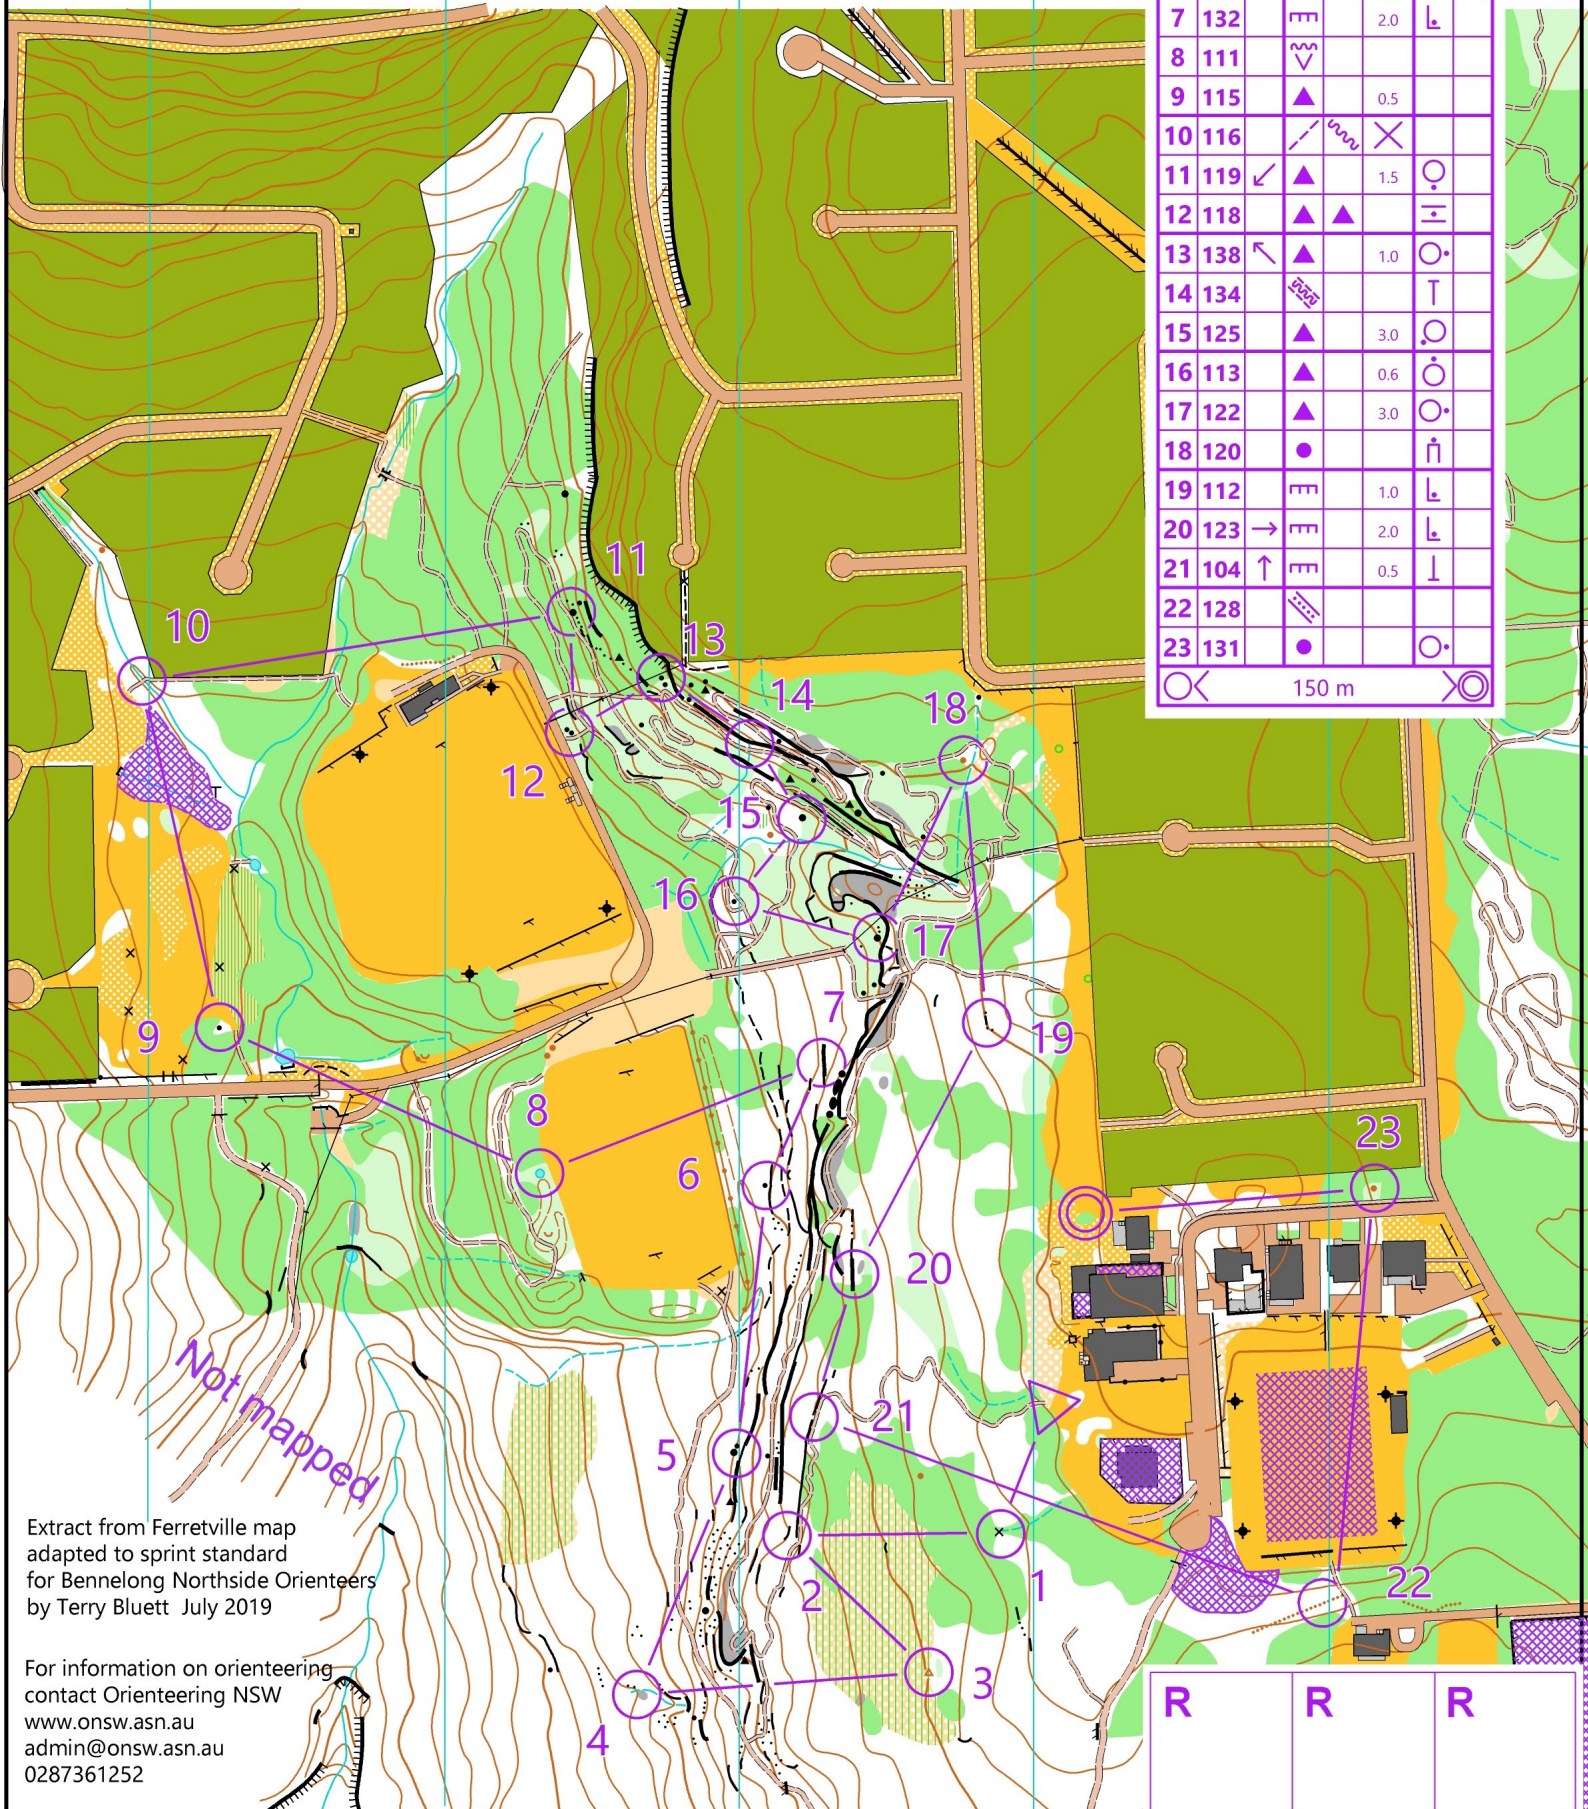

Ferretville

sprint orienteering map

State League #8

Contour Interval 2.5 metres
Scale 1:4000

magnetic north

State League 8 - Ferretville				
M16A, M20A, M21A, M35A				
	Hard 1		3.2 km	110 m
▽		↘		┌
1	101	×		○
2	139	≡	1.2	└
3	102	*	1.0	○
4	143	*	5x3	○
5	106	↓	1.0 3.0	○
6	110	▲	1.5 1.0	○
7	132	≡	2.0	└
8	111	∩		
9	115	▲	0.5	
10	116	↘		×
11	119	↙	1.5	○
12	118	▲		┌
13	138	↖	1.0	○
14	134	≡		┌
15	125	▲	3.0	○
16	113	▲	0.6	○
17	122	▲	3.0	○
18	120	●		┆
19	112	≡	1.0	└
20	123	→	2.0	└
21	104	↑	0.5	└
22	128	≡		
23	131	●		○
				150 m

Extract from Ferretville map adapted to sprint standard for Bennelong Northside Orienteers by Terry Bluett July 2019

For information on orienteering contact Orienteering NSW
www.onsw.asn.au
admin@onsw.asn.au
0287361252

R	R	R
---	---	---