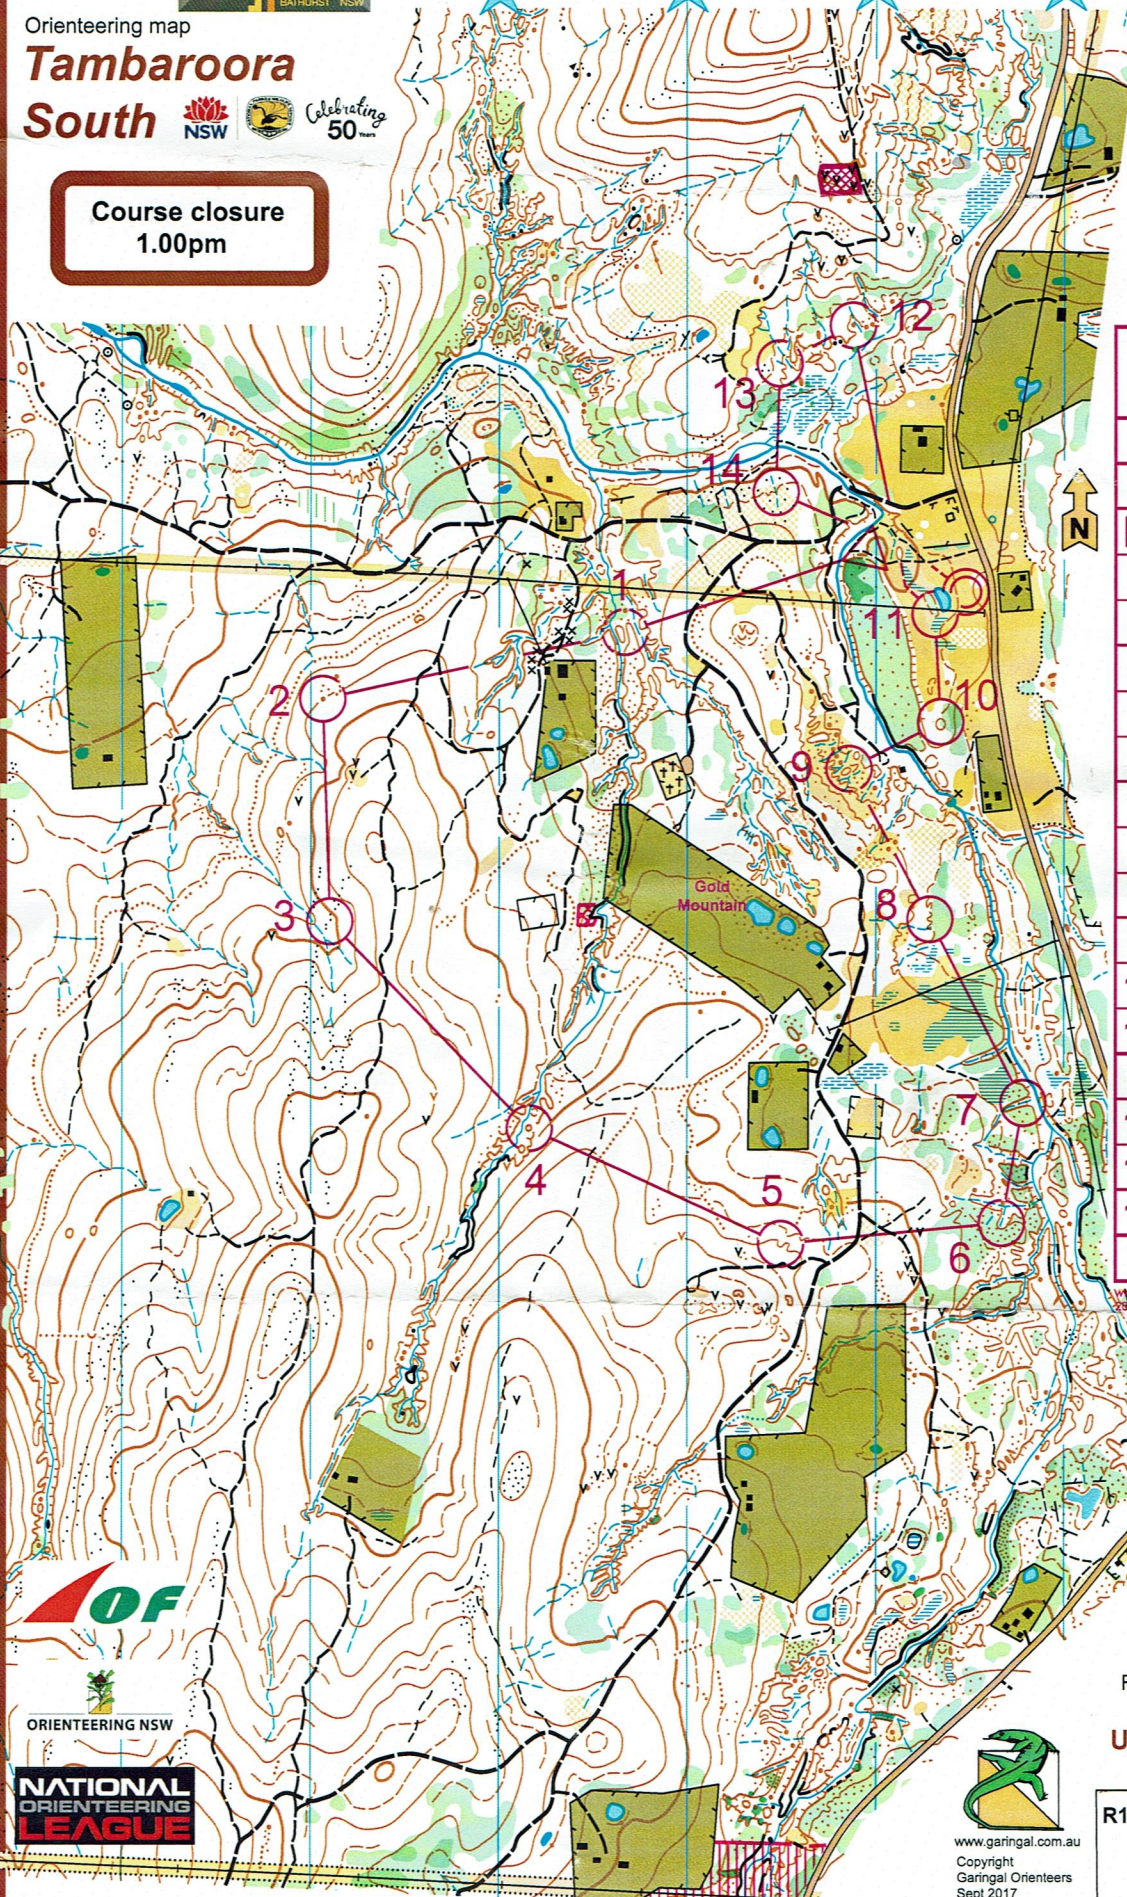

2017 Australian Orienteering Relay Championships

Emergency phone
0405 898 437

1 Oct 2017

Orienteering map

Tambaroora

South

Scale 1:10,000

Contours 5m

0 250m 500m 750m

Course closure
1.00pm

906/1 A (0)

2017 Australian Orienteering Relay Championships

Course 9	MIXED		HARD	
	4.0 km	75 m		
1 37	○	○		
2 57	●	○		
3 103	∩	—		
4 110	○	○		
5 116 ←	∩			
6 93	∩		||	
7 95	∩			
8 85	||	∩		
9 94 ↙	○		○	
10 72	○	■	∩	
11 74	○		○	☐
○ --- 85 m --->				
12 32	●	1.5	○	
13 71 ↙	∩			
14 73	∩			
○ --- 90 m --->○				

4.7km
49min 19s

Safety Bearing
East to main road then
Nth or Sth to Arena

Mapper: Alex Tarr 2014 - 16
Field Check: Andrew Lumsden 2017

Use Reserve Punch boxes
if SI unit fails

R1	R2	R3

ORIENTEERING NSW

www.garingal.com.au
Copyright
Garingal Orienteers
Sept 2017