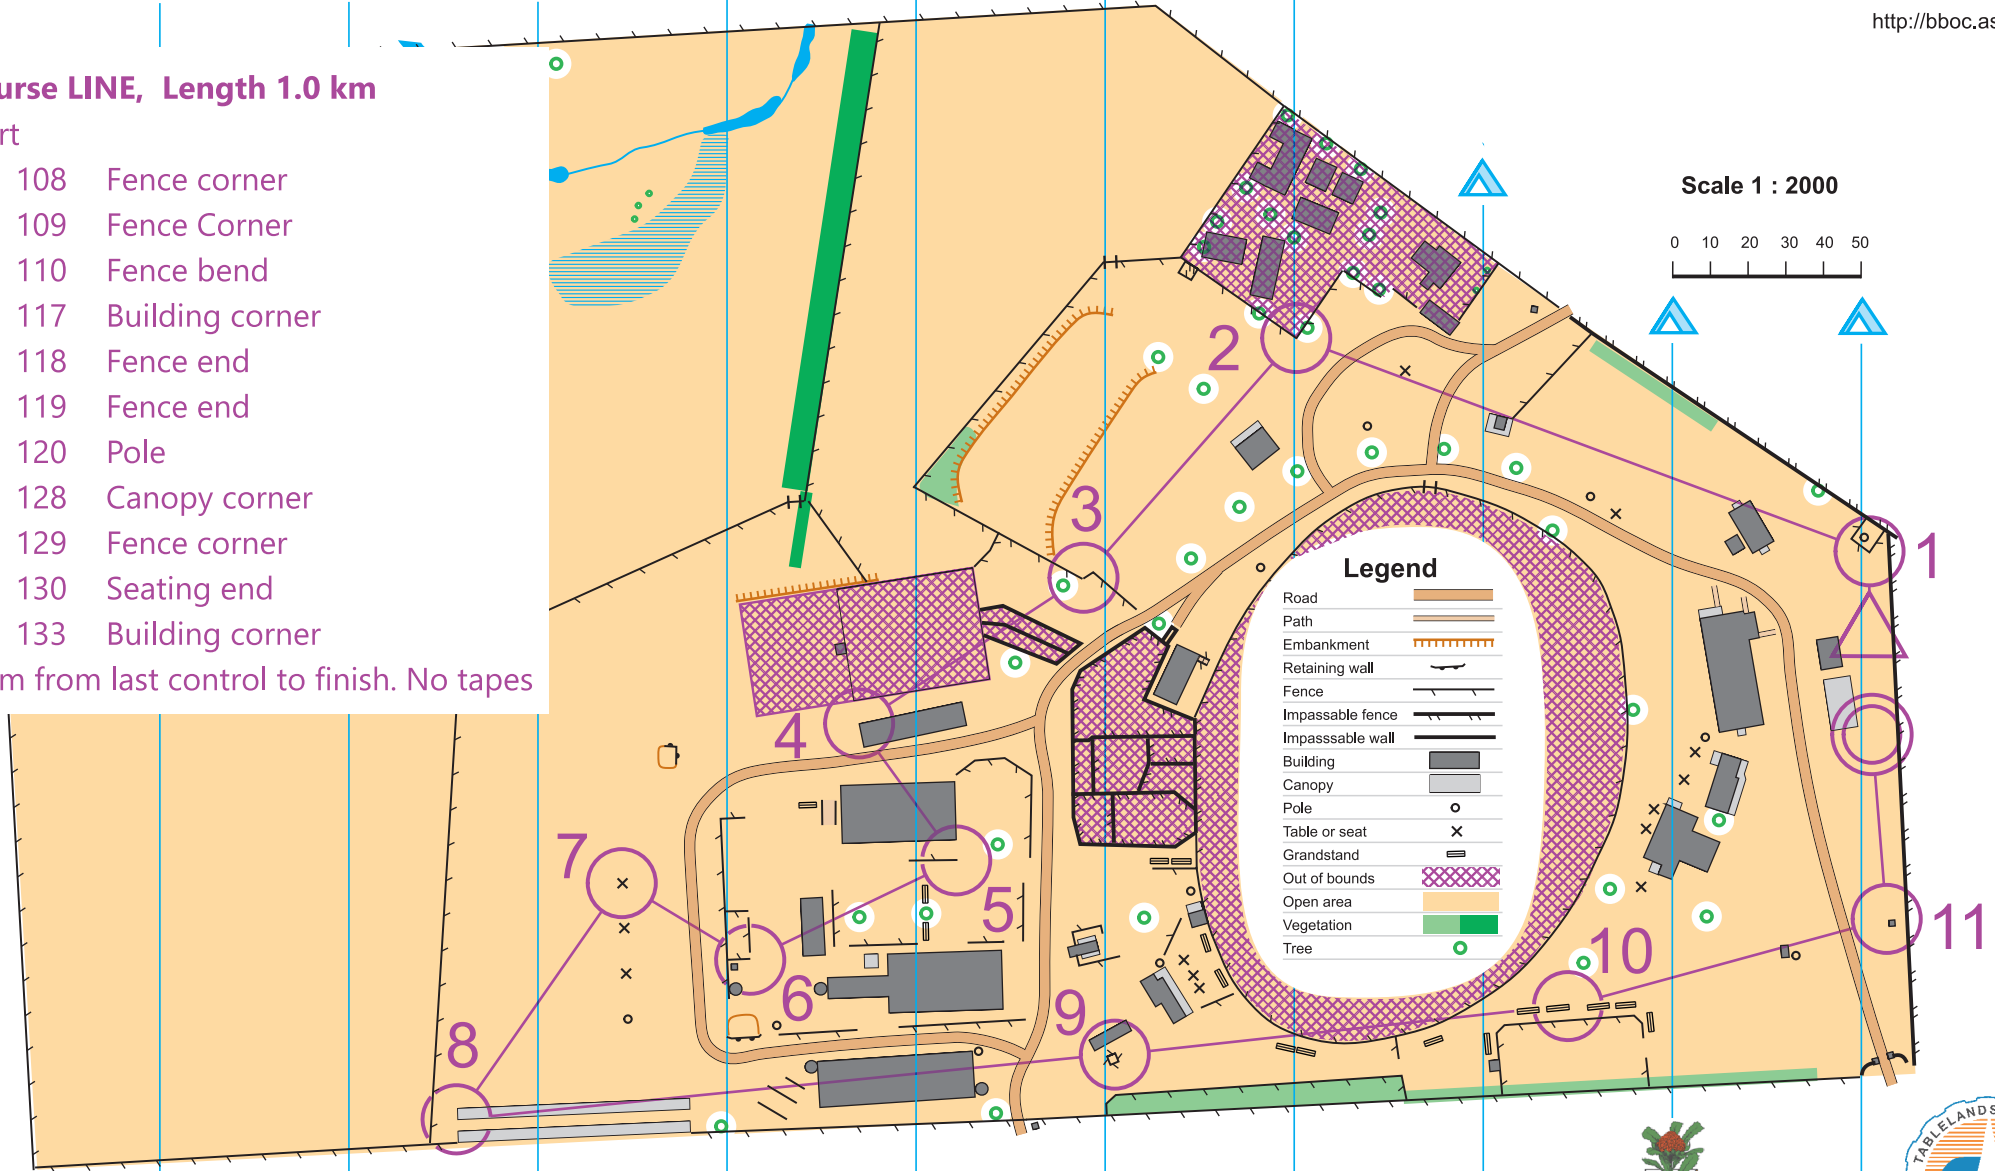

Orienteering map of

Dorrigo Showground

LINE

Magnetic north

Bush 'n' Beach
Orienteering Club

<http://bboc.asn.au>

Course LINE, Length 1.0 km

Start

- 1. 108 Fence corner
- 2. 109 Fence Corner
- 3. 110 Fence bend
- 4. 117 Building corner
- 5. 118 Fence end
- 6. 119 Fence end
- 7. 120 Pole
- 8. 128 Canopy corner
- 9. 129 Fence corner
- 10. 130 Seating end
- 11. 133 Building corner

50 m from last control to finish. No tapes

Scale 1 : 2000

Legend

Road	
Path	
Embankment	
Retaining wall	
Fence	
Impassable fence	
Impassable wall	
Building	
Canopy	
Pole	
Table or seat	
Grandstand	
Out of bounds	
Open area	
Vegetation	
Tree	