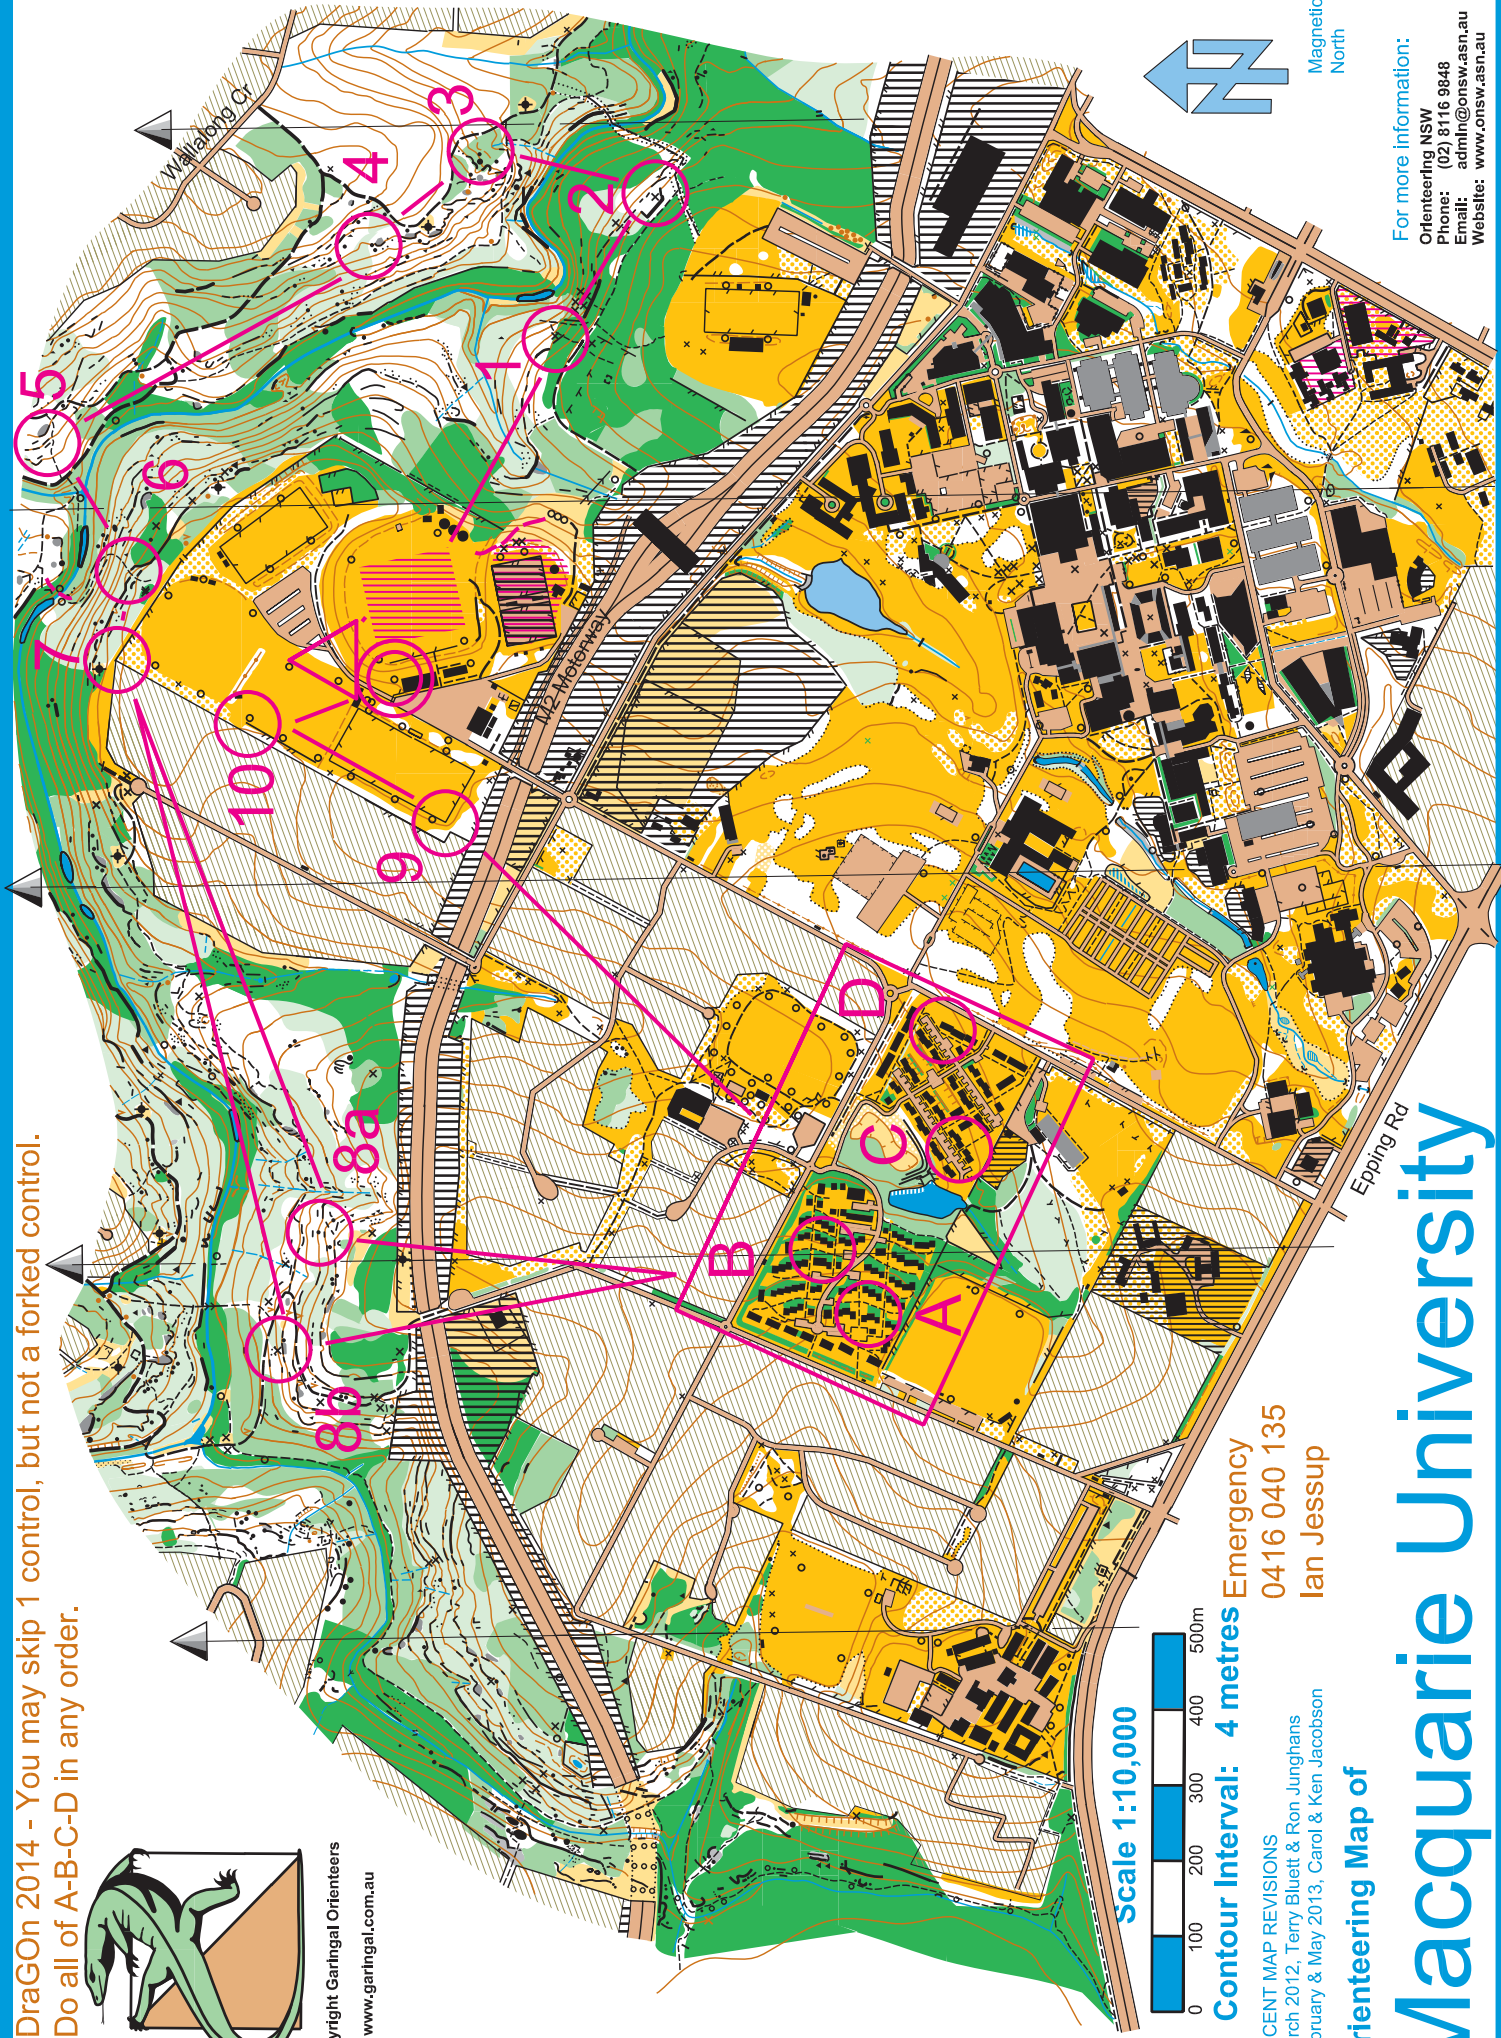

DraGOn 2014 - You may skip 1 control, but not a forked control.
Do all of A-B-C-D in any order.

Copyright Garingal Orienteers
www.garingal.com.au

Scale 1:10,000

Contour Interval: 4 metres Emergency

0416 040 135
Ian Jessup

RECENT MAP REVISIONS
March 2012, Terry Bluett & Ron Junghans
February & May 2013, Carol & Ken Jacobson

Orienteering Map of

Macquarie University

For more information:
Orienteering NSW
Phone: (02) 8116 9848
Email: admin@onsw.asn.au
Website: www.onsw.asn.au

Magnetic North